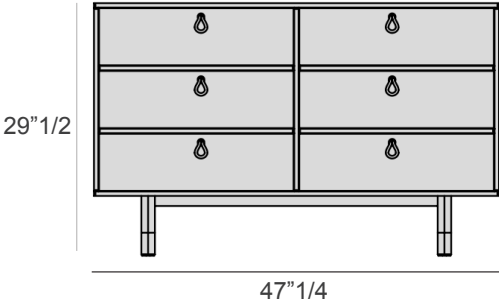

### *Finishes & Materials*

**Structure:** Walnut.

**Drawers Cover:** Leather.

**Drawers Handles:** Braided Leather

**Shaped Edge:** Solid wood.

**Base & Feet:** Metal.

### Dimensions

47"1/4W x 20"7/8D x 29"1/2H

60"1/4