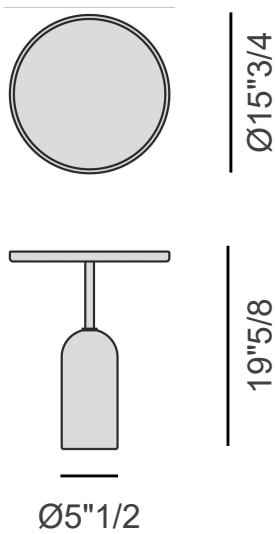

### Dimensions

**H50 - ELLIPTICAL:** 14"1/8W x 8"5/8D x 19"5/8H

**H55 - ELLIPTICAL:** 14"1/8W x 8"5/8D x 21"5/8H

**H60 - ELLIPTICAL:** 14"1/8W x 8"5/8D x 23"5/8H

**H50 - ROUND:** Ø15"3/4 x 21"1/2H

**H55 - ROUND:** Ø15"3/4 x 21"1/2H

**H60 - ROUND:** Ø15"3/4 x 23"5/8H

**H50 - SQUARE:** 11"7/8W x 11"7/8D x 19"5/8H

**H55 - SQUARE:** 11"7/8W x 11"7/8D x 21"1/2H

**H60 - SQUARE:** 11"7/8W x 11"7/8D x 23"5/8H

**H50 - ELLIPTICAL**

**H55 - ELLIPTICAL**

**H60 - ELLIPTICAL**

## Ekerö

H50 - ROUND

H55 - ROUND

H60 - ROUND

H50 - SQUARE

H55 - SQUARE

H60 - SQUARE