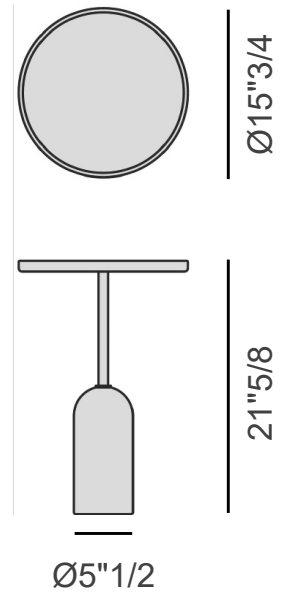

### Dimensions

**H50 - ELLIPTICAL:** 14"1/8W x 8"5/8D x 19"5/8H

**H55 - ELLIPTICAL:** 14"1/8W x 8"5/8D x 21"5/8H

**H60 - ELLIPTICAL:** 14"1/8W x 8"5/8D x 23"5/8H

**H50 - ROUND:** Ø15"3/4 x 21"1/2H

**H55 - ROUND:** Ø15"3/4 x 21"1/2H

**H60 - ROUND:** Ø15"3/4 x 23"5/8H

**H50 - SQUARE:** 11"7/8W x 11"7/8D x 19"5/8H

**H55 - SQUARE:** 11"7/8W x 11"7/8D x 21"1/2H

**H60 - SQUARE:** 11"7/8W x 11"7/8D x 23"5/8H

**H50 - ELLIPTICAL**

**H55 - ELLIPTICAL**

**H60 - ELLIPTICAL**

## Ekerö

H50 - ROUND

H55 - ROUND

H60 - ROUND

H50 - SQUARE

H55 - SQUARE

H60 - SQUARE