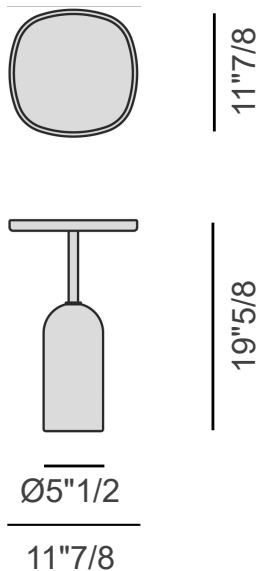

### Dimensions

**H50 - ELLIPTICAL:** 14"1/8W x 8"5/8D x 19"5/8H

**H55 - ELLIPTICAL:** 14"1/8W x 8"5/8D x 21"5/8H

**H60 - ELLIPTICAL:** 14"1/8W x 8"5/8D x 23"5/8H

**H50 - ROUND:** Ø15"3/4 x 21"1/2H

**H55 - ROUND:** Ø15"3/4 x 21"1/2H

**H60 - ROUND:** Ø15"3/4 x 23"5/8H

**H50 - SQUARE:** 11"7/8W x 11"7/8D x 19"5/8H

**H55 - SQUARE:** 11"7/8W x 11"7/8D x 21"1/2H

**H60 - SQUARE:** 11"7/8W x 11"7/8D x 23"5/8H

**H50 - ELLIPTICAL**

**H55 - ELLIPTICAL**

**H60 - ELLIPTICAL**

## Ekerö

H50 - ROUND

H55 - ROUND

H60 - ROUND

H50 - SQUARE

H55 - SQUARE

H60 - SQUARE