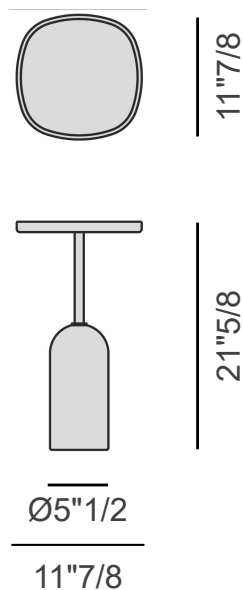

### Dimensions

**H50 - ELLIPTICAL:** 14"1/8W x 8"5/8D x 19"5/8H

**H55 - ELLIPTICAL:** 14"1/8W x 8"5/8D x 21"5/8H

**H60 - ELLIPTICAL:** 14"1/8W x 8"5/8D x 23"5/8H

**H50 - ROUND:** Ø15"3/4 x 21"1/2H

**H55 - ROUND:** Ø15"3/4 x 21"1/2H

**H60 - ROUND:** Ø15"3/4 x 23"5/8H

**H50 - SQUARE:** 11"7/8W x 11"7/8D x 19"5/8H

**H55 - SQUARE:** 11"7/8W x 11"7/8D x 21"1/2H

**H60 - SQUARE:** 11"7/8W x 11"7/8D x 23"5/8H

**H50 - ELLIPTICAL**

**H55 - ELLIPTICAL**

**H60 - ELLIPTICAL**

## Ekerö

H50 - ROUND

H55 - ROUND

H60 - ROUND

H50 - SQUARE

H55 - SQUARE

H60 - SQUARE