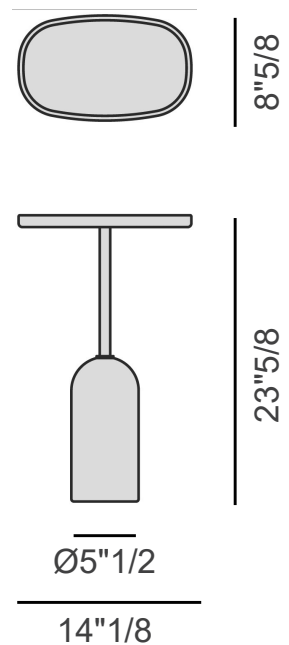

### Dimensions

**H50 - ELLIPTICAL:** 14"1/8W x 8"5/8D x 19"5/8H

**H55 - ELLIPTICAL:** 14"1/8W x 8"5/8D x 21"5/8H

**H60 - ELLIPTICAL:** 14"1/8W x 8"5/8D x 23"5/8H

**H50 - ROUND:** Ø15"3/4 x 21"1/2H

**H55 - ROUND:** Ø15"3/4 x 21"1/2H

**H60 - ROUND:** Ø15"3/4 x 23"5/8H

**H50 - SQUARE:** 11"7/8W x 11"7/8D x 19"5/8H

**H55 - SQUARE:** 11"7/8W x 11"7/8D x 21"1/2H

**H60 - SQUARE:** 11"7/8W x 11"7/8D x 23"5/8H

**H50 - ELLIPTICAL**

**H55 - ELLIPTICAL**

**H60 - ELLIPTICAL**

## Ekerö

H50 - ROUND

H55 - ROUND

H60 - ROUND

H50 - SQUARE

H55 - SQUARE

H60 - SQUARE