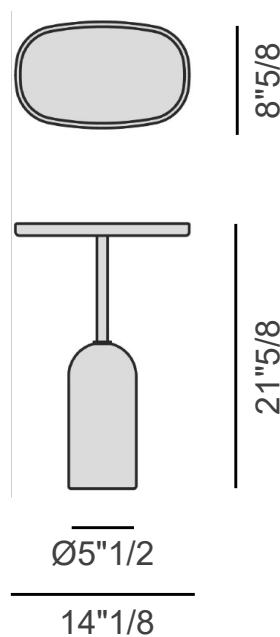

### Dimensions

**H50 - ELLIPTICAL:** 14"1/8W x 8"5/8D x 19"5/8H

**H55 - ELLIPTICAL:** 14"1/8W x 8"5/8D x 21"5/8H

**H60 - ELLIPTICAL:** 14"1/8W x 8"5/8D x 23"5/8H

**H50 - ROUND:** Ø15"3/4 x 21"1/2H

**H55 - ROUND:** Ø15"3/4 x 21"1/2H

**H60 - ROUND:** Ø15"3/4 x 23"5/8H

**H50 - SQUARE:** 11"7/8W x 11"7/8D x 19"5/8H

**H55 - SQUARE:** 11"7/8W x 11"7/8D x 21"1/2H

**H60 - SQUARE:** 11"7/8W x 11"7/8D x 23"5/8H

**H50 - ELLIPTICAL**

**H55 - ELLIPTICAL**

**H60 - ELLIPTICAL**

## Ekerö

H50 - ROUND

H55 - ROUND

H60 - ROUND

H50 - SQUARE

H55 - SQUARE

H60 - SQUARE