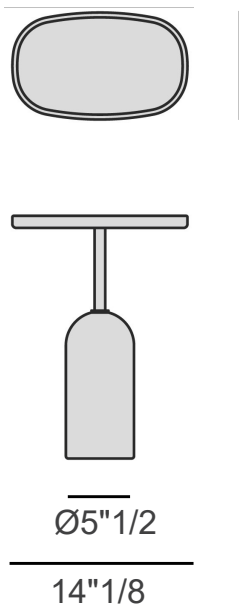

### Dimensions

**H50 - ELLIPTICAL:** 14"1/8W x 8"5/8D x 19"5/8H

**H55 - ELLIPTICAL:** 14"1/8W x 8"5/8D x 21"5/8H

**H60 - ELLIPTICAL:** 14"1/8W x 8"5/8D x 23"5/8H

**H50 - ROUND:** Ø15"3/4 x 21"1/2H

**H55 - ROUND:** Ø15"3/4 x 21"1/2H

**H60 - ROUND:** Ø15"3/4 x 23"5/8H

**H50 - SQUARE:** 11"7/8W x 11"7/8D x 19"5/8H

**H55 - SQUARE:** 11"7/8W x 11"7/8D x 21"1/2H

**H60 - SQUARE:** 11"7/8W x 11"7/8D x 23"5/8H

**H50 - ELLIPTICAL**

**H55 - ELLIPTICAL**

## Ekerö

H50 - ROUND

H55 - ROUND

H60 - ROUND

H50 - SQUARE

H55 - SQUARE

H60 - SQUARE