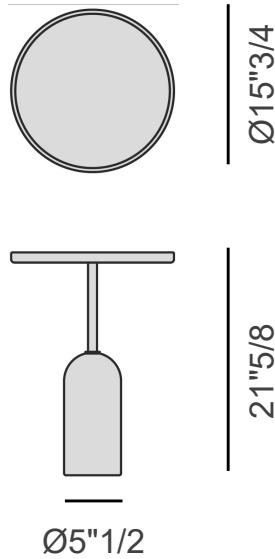

### Dimensions

**H50 - ELLIPTICAL:** 14"1/8W x 8"5/8D x 19"5/8H

**H55 - ELLIPTICAL:** 14"1/8W x 8"5/8D x 21"5/8H

**H60 - ELLIPTICAL:** 14"1/8W x 8"5/8D x 23"5/8H

**H50 - ROUND:** Ø15"3/4 x 21"1/2H

**H55 - ROUND:** Ø15"3/4 x 21"1/2H

**H60 - ROUND:** Ø15"3/4 x 23"5/8H

**H50 - SQUARE:** 11"7/8W x 11"7/8D x 19"5/8H

**H55 - SQUARE:** 11"7/8W x 11"7/8D x 21"1/2H

**H60 - SQUARE:** 11"7/8W x 11"7/8D x 23"5/8H

**H50 - ELLIPTICAL**

**H55 - ELLIPTICAL**

**H60 - ELLIPTICAL**

## Ekerö

H50 - ROUND

H55 - ROUND

H60 - ROUND

H50 - SQUARE

H55 - SQUARE

H60 - SQUARE