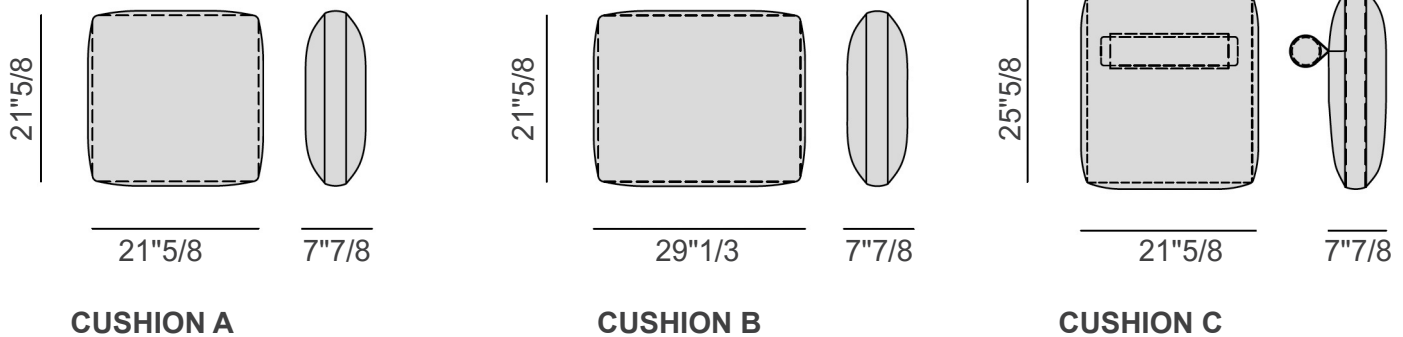

# Klem Sectional

*Design: Giuseppe Viganò*

**COMPOSITION A - Size 85**

**COMPOSITION A - Size 102**

**COMPOSITION B - Size 85**

**COMPOSITION B - Size 102**

**COMPOSITION C - Size 85**

**COMPOSITION C - Size 102**

# Klem Sectional

*Design: Giuseppe Viganò*

121"1/4

193"1/4

**COMPOSITION D - Size 85**

134"5/8

226"3/4

**COMPOSITION D - Size 102**

15"3/4

**SEAT HIGH**

26"3/4

**ARMREST HIGH**

## *Dimensions*

**COMPOSITION A - Seat 85:** 126"3/8W x 67"D (SH:15"3/4, AH:26"3/4)  
**COMPOSITION A - Seat 102:** 146"3/8W x 67"D (SH:15"3/4, AH:26"3/4)  
**COMPOSITION B - Seat 85:** 159"7/8W x 41"3/8D (SH:15"3/4, AH:26"3/4)  
**COMPOSITION B - Seat 102:** 186"5/8W x 41"3/8D (SH:15"3/4, AH:26"3/4)  
**COMPOSITION C - Seat 85:** 127"1/8W x 127"1/8D (SH:15"3/4, AH:26"3/4)  
**COMPOSITION C - Seat 102:** 152"3/8W x 152"3/8D (SH:15"3/4, AH:26"3/4)  
**COMPOSITION D - Seat 85:** 193"1/4W x 121"1/4D (SH:15"3/4, AH:26"3/4)  
**COMPOSITION D - Seat 102:** 226"3/4W x 134"5/8D (SH:15"3/4, AH:26"3/4)