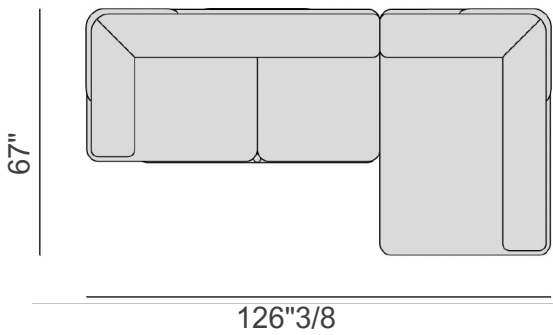

# Klem Sectional

*Design: Giuseppe Viganò*

**COMPOSITION A - Size 85**

**COMPOSITION A - Size 102**

**COMPOSITION B - Size 85**

**COMPOSITION B - Size 102**

**COMPOSITION C - Size 85**

**COMPOSITION C - Size 102**

# Klem Sectional

*Design: Giuseppe Viganò*

121"1/4

193"1/4

**COMPOSITION D - Size 85**

134"5/8

226"3/4

**COMPOSITION D - Size 102**

## *Dimensions*

**COMPOSITION A - Seat 85:** 126"3/8W x 67"D (SH:15"3/4, AH:26"3/4)  
**COMPOSITION A - Seat 102:** 146"3/8W x 67"D (SH:15"3/4, AH:26"3/4)  
**COMPOSITION B - Seat 85:** 159"7/8W x 41"3/8D (SH:15"3/4, AH:26"3/4)  
**COMPOSITION B - Seat 102:** 186"5/8W x 41"3/8D (SH:15"3/4, AH:26"3/4)  
**COMPOSITION C - Seat 85:** 127"1/8W x 127"1/8D (SH:15"3/4, AH:26"3/4)  
**COMPOSITION C - Seat 102:** 152"3/8W x 152"3/8D (SH:15"3/4, AH:26"3/4)  
**COMPOSITION D - Seat 85:** 193"1/4W x 121"1/4D (SH:15"3/4, AH:26"3/4)  
**COMPOSITION D - Seat 102:** 226"3/4W x 134"5/8D (SH:15"3/4, AH:26"3/4)

### **Optional back cushions:**

**A:** 21"5/8W x 7"7/8D x 21"5/8H  
**B:** 29"1/2W x 7"7/8D x 21"5/8H  
**C:** 21"5/8W X 7"7/8D X 25"5/8H