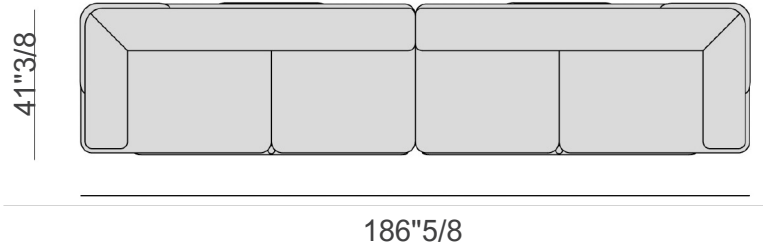

# Klem Sectional

*Design: Giuseppe Viganò*

**COMPOSITION A - Size 85**

**COMPOSITION A - Size 102**

**COMPOSITION B - Size 85**

**COMPOSITION B - Size 102**

**COMPOSITION C - Size 85**

**COMPOSITION C - Size 102**

# Klem Sectional

*Design: Giuseppe Viganò*

121"1/4

193"1/4

**COMPOSITION D - Size 85**

134"5/8

226"3/4

**COMPOSITION D - Size 102**

15"3/4

**SEAT HIGH**

26"3/4

**ARMREST HIGH**

## *Dimensions*

**COMPOSITION A - Seat 85:** 126"3/8W x 67"D (SH:15"3/4, AH:26"3/4)  
**COMPOSITION A - Seat 102:** 146"3/8W x 67"D (SH:15"3/4, AH:26"3/4)  
**COMPOSITION B - Seat 85:** 159"7/8W x 41"3/8D (SH:15"3/4, AH:26"3/4)  
**COMPOSITION B - Seat 102:** 186"5/8W x 41"3/8D (SH:15"3/4, AH:26"3/4)  
**COMPOSITION C - Seat 85:** 127"1/8W x 127"1/8D (SH:15"3/4, AH:26"3/4)  
**COMPOSITION C - Seat 102:** 152"3/8W x 152"3/8D (SH:15"3/4, AH:26"3/4)  
**COMPOSITION D - Seat 85:** 193"1/4W x 121"1/4D (SH:15"3/4, AH:26"3/4)  
**COMPOSITION D - Seat 102:** 226"3/4W x 134"5/8D (SH:15"3/4, AH:26"3/4)