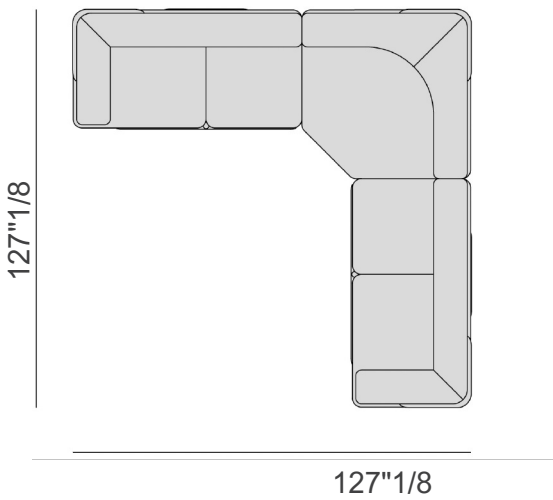

# Klem Sectional

*Design: Giuseppe Viganò*

**COMPOSITION A - Size 85**

**COMPOSITION A - Size 102**

**COMPOSITION B - Size 85**

**COMPOSITION B - Size 102**

**COMPOSITION C - Size 85**

**COMPOSITION C - Size 102**

# Klem Sectional

*Design: Giuseppe Viganò*

121"1/4

193"1/4

**COMPOSITION D - Size 85**

134"5/8

226"3/4

**COMPOSITION D - Size 102**

15"3/4

**SEAT HIGH**

26"3/4

**ARMREST HIGH**

## *Dimensions*

**COMPOSITION A - Seat 85:** 126"3/8W x 67"D (SH:15"3/4, AH:26"3/4)  
**COMPOSITION A - Seat 102:** 146"3/8W x 67"D (SH:15"3/4, AH:26"3/4)  
**COMPOSITION B - Seat 85:** 159"7/8W x 41"3/8D (SH:15"3/4, AH:26"3/4)  
**COMPOSITION B - Seat 102:** 186"5/8W x 41"3/8D (SH:15"3/4, AH:26"3/4)  
**COMPOSITION C - Seat 85:** 127"1/8W x 127"1/8D (SH:15"3/4, AH:26"3/4)  
**COMPOSITION C - Seat 102:** 152"3/8W x 152"3/8D (SH:15"3/4, AH:26"3/4)  
**COMPOSITION D - Seat 85:** 193"1/4W x 121"1/4D (SH:15"3/4, AH:26"3/4)  
**COMPOSITION D - Seat 102:** 226"3/4W x 134"5/8D (SH:15"3/4, AH:26"3/4)