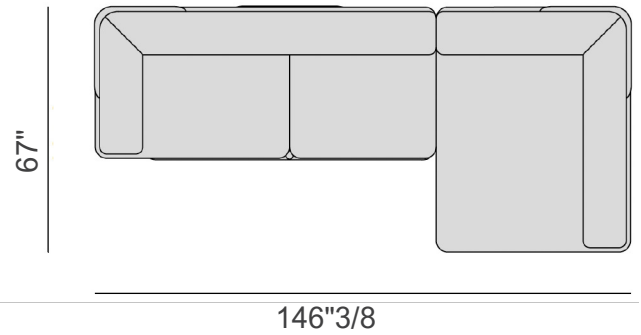

# Klem Sectional

*Design: Giuseppe Viganò*

**COMPOSITION A - Size 85**

**COMPOSITION A - Size 102**

**COMPOSITION B - Size 85**

**COMPOSITION B - Size 102**

**COMPOSITION C - Size 85**

**COMPOSITION C - Size 102**

# Klem Sectional

*Design: Giuseppe Viganò*

121"1/4

193"1/4

**COMPOSITION D - Size 85**

134"5/8

226"3/4

**COMPOSITION D - Size 102**

15"3/4

**SEAT HIGH**

26"3/4

**ARMREST HIGH**

## *Dimensions*

**COMPOSITION A - Seat 85:** 126"3/8W x 67"D (SH:15"3/4, AH:26"3/4)  
**COMPOSITION A - Seat 102:** 146"3/8W x 67"D (SH:15"3/4, AH:26"3/4)  
**COMPOSITION B - Seat 85:** 159"7/8W x 41"3/8D (SH:15"3/4, AH:26"3/4)  
**COMPOSITION B - Seat 102:** 186"5/8W x 41"3/8D (SH:15"3/4, AH:26"3/4)  
**COMPOSITION C - Seat 85:** 127"1/8W x 127"1/8D (SH:15"3/4, AH:26"3/4)  
**COMPOSITION C - Seat 102:** 152"3/8W x 152"3/8D (SH:15"3/4, AH:26"3/4)  
**COMPOSITION D - Seat 85:** 193"1/4W x 121"1/4D (SH:15"3/4, AH:26"3/4)  
**COMPOSITION D - Seat 102:** 226"3/4W x 134"5/8D (SH:15"3/4, AH:26"3/4)