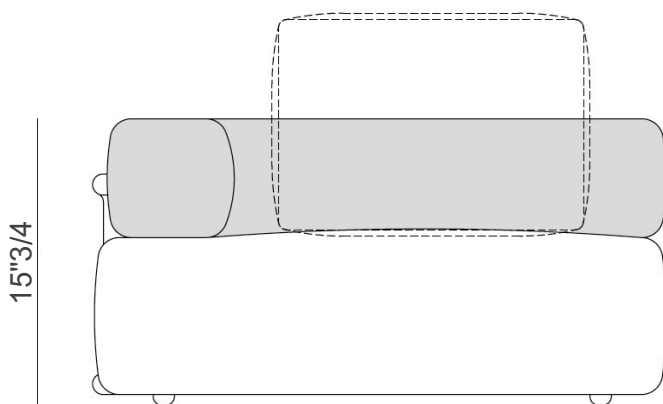

# Klem Sectional

*Design: Giuseppe Viganò*

**COMPOSITION A - Size 85**

**COMPOSITION A - Size 102**

**COMPOSITION B - Size 85**

**COMPOSITION B - Size 102**

**COMPOSITION C - Size 85**

**COMPOSITION C - Size 102**

# Klem Sectional

*Design: Giuseppe Viganò*

121"1/4

193"1/4

**COMPOSITION D - Size 85**

134"5/8

226"3/4

**COMPOSITION D - Size 102**

15"3/4

**SEAT HIGH**

26"3/4

**ARMREST HIGH**

## *Dimensions*

**COMPOSITION A - Seat 85:** 126"3/8W x 67"D (SH:15"3/4, AH:26"3/4)  
**COMPOSITION A - Seat 102:** 146"3/8W x 67"D (SH:15"3/4, AH:26"3/4)  
**COMPOSITION B - Seat 85:** 159"7/8W x 41"3/8D (SH:15"3/4, AH:26"3/4)  
**COMPOSITION B - Seat 102:** 186"5/8W x 41"3/8D (SH:15"3/4, AH:26"3/4)  
**COMPOSITION C - Seat 85:** 127"1/8W x 127"1/8D (SH:15"3/4, AH:26"3/4)  
**COMPOSITION C - Seat 102:** 152"3/8W x 152"3/8D (SH:15"3/4, AH:26"3/4)  
**COMPOSITION D - Seat 85:** 193"1/4W x 121"1/4D (SH:15"3/4, AH:26"3/4)  
**COMPOSITION D - Seat 102:** 226"3/4W x 134"5/8D (SH:15"3/4, AH:26"3/4)