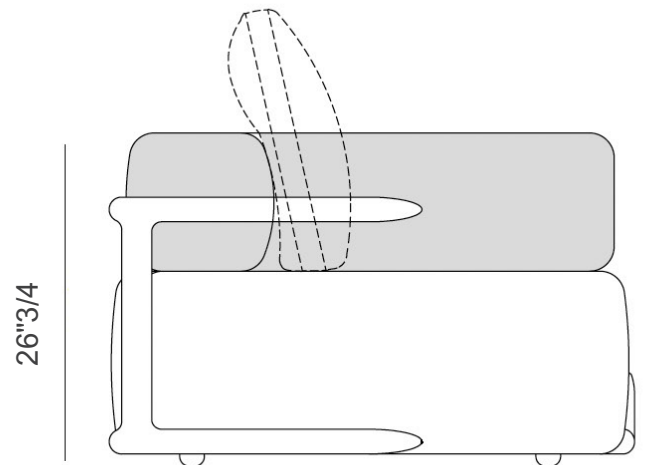

# Klem Sectional

*Design: Giuseppe Viganò*

**COMPOSITION A - Size 85**

**COMPOSITION A - Size 102**

**COMPOSITION B - Size 85**

**COMPOSITION B - Size 102**

**COMPOSITION C - Size 85**

**COMPOSITION C - Size 102**

# Klem Sectional

*Design: Giuseppe Viganò*

121"1/4

193"1/4

**COMPOSITION D - Size 85**

134"5/8

226"3/4

**COMPOSITION D - Size 102**

15"3/4

**SEAT HIGH**

26"3/4

**ARMREST HIGH**

## *Dimensions*

**COMPOSITION A - Seat 85:** 126"3/8W x 67"D (SH:15"3/4, AH:26"3/4)  
**COMPOSITION A - Seat 102:** 146"3/8W x 67"D (SH:15"3/4, AH:26"3/4)  
**COMPOSITION B - Seat 85:** 159"7/8W x 41"3/8D (SH:15"3/4, AH:26"3/4)  
**COMPOSITION B - Seat 102:** 186"5/8W x 41"3/8D (SH:15"3/4, AH:26"3/4)  
**COMPOSITION C - Seat 85:** 127"1/8W x 127"1/8D (SH:15"3/4, AH:26"3/4)  
**COMPOSITION C - Seat 102:** 152"3/8W x 152"3/8D (SH:15"3/4, AH:26"3/4)  
**COMPOSITION D - Seat 85:** 193"1/4W x 121"1/4D (SH:15"3/4, AH:26"3/4)  
**COMPOSITION D - Seat 102:** 226"3/4W x 134"5/8D (SH:15"3/4, AH:26"3/4)