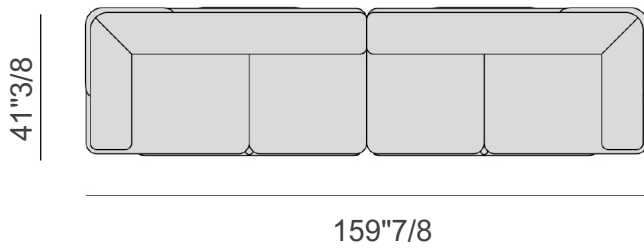

# Klem Sectional

*Design: Giuseppe Viganò*

**COMPOSITION A - Size 85**

**COMPOSITION A - Size 102**

**COMPOSITION B - Size 85**

**COMPOSITION B - Size 102**

**COMPOSITION C - Size 85**

**COMPOSITION C - Size 102**

# Klem Sectional

*Design: Giuseppe Viganò*

121"1/4

193"1/4

**COMPOSITION D - Size 85**

134"5/8

226"3/4

**COMPOSITION D - Size 102**

15"3/4

**SEAT HIGH**

26"3/4

**ARMREST HIGH**

## *Dimensions*

**COMPOSITION A - Seat 85:** 126"3/8W x 67"D (SH:15"3/4, AH:26"3/4)  
**COMPOSITION A - Seat 102:** 146"3/8W x 67"D (SH:15"3/4, AH:26"3/4)  
**COMPOSITION B - Seat 85:** 159"7/8W x 41"3/8D (SH:15"3/4, AH:26"3/4)  
**COMPOSITION B - Seat 102:** 186"5/8W x 41"3/8D (SH:15"3/4, AH:26"3/4)  
**COMPOSITION C - Seat 85:** 127"1/8W x 127"1/8D (SH:15"3/4, AH:26"3/4)  
**COMPOSITION C - Seat 102:** 152"3/8W x 152"3/8D (SH:15"3/4, AH:26"3/4)  
**COMPOSITION D - Seat 85:** 193"1/4W x 121"1/4D (SH:15"3/4, AH:26"3/4)  
**COMPOSITION D - Seat 102:** 226"3/4W x 134"5/8D (SH:15"3/4, AH:26"3/4)