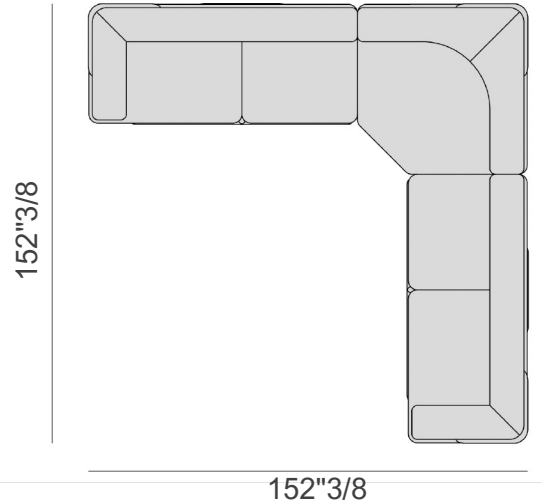

# Klem Sectional

*Design: Giuseppe Viganò*

**COMPOSITION A - Size 85**

**COMPOSITION A - Size 102**

**COMPOSITION B - Size 85**

**COMPOSITION B - Size 102**

**COMPOSITION C - Size 85**

**COMPOSITION C - Size 102**

# Klem Sectional

*Design: Giuseppe Viganò*

121"1/4

193"1/4

**COMPOSITION D - Size 85**

134"5/8

226"3/4

**COMPOSITION D - Size 102**

15"3/4

**SEAT HIGH**

26"3/4

**ARMREST HIGH**

## *Dimensions*

**COMPOSITION A - Seat 85:** 126"3/8W x 67"D (SH:15"3/4, AH:26"3/4)  
**COMPOSITION A - Seat 102:** 146"3/8W x 67"D (SH:15"3/4, AH:26"3/4)  
**COMPOSITION B - Seat 85:** 159"7/8W x 41"3/8D (SH:15"3/4, AH:26"3/4)  
**COMPOSITION B - Seat 102:** 186"5/8W x 41"3/8D (SH:15"3/4, AH:26"3/4)  
**COMPOSITION C - Seat 85:** 127"1/8W x 127"1/8D (SH:15"3/4, AH:26"3/4)  
**COMPOSITION C - Seat 102:** 152"3/8W x 152"3/8D (SH:15"3/4, AH:26"3/4)  
**COMPOSITION D - Seat 85:** 193"1/4W x 121"1/4D (SH:15"3/4, AH:26"3/4)  
**COMPOSITION D - Seat 102:** 226"3/4W x 134"5/8D (SH:15"3/4, AH:26"3/4)