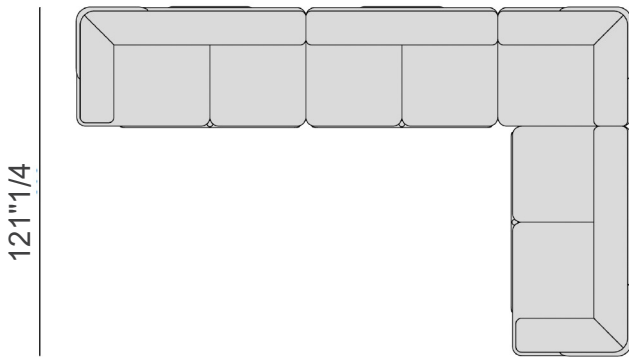

# Klem Sectional

*Design: Giuseppe Viganò*

**COMPOSITION A - Size 85**

**COMPOSITION A - Size 102**

**COMPOSITION B - Size 85**

**COMPOSITION B - Size 102**

**COMPOSITION C - Size 85**

**COMPOSITION C - Size 102**

# Klem Sectional

*Design: Giuseppe Viganò*

121"1/4

193"1/4

**COMPOSITION D - Size 85**

134"5/8

226"3/4

**COMPOSITION D - Size 102**

15"3/4

**SEAT HIGH**

26"3/4

**ARMREST HIGH**

## *Dimensions*

**COMPOSITION A - Seat 85:** 126"3/8W x 67"D (SH:15"3/4, AH:26"3/4)  
**COMPOSITION A - Seat 102:** 146"3/8W x 67"D (SH:15"3/4, AH:26"3/4)  
**COMPOSITION B - Seat 85:** 159"7/8W x 41"3/8D (SH:15"3/4, AH:26"3/4)  
**COMPOSITION B - Seat 102:** 186"5/8W x 41"3/8D (SH:15"3/4, AH:26"3/4)  
**COMPOSITION C - Seat 85:** 127"1/8W x 127"1/8D (SH:15"3/4, AH:26"3/4)  
**COMPOSITION C - Seat 102:** 152"3/8W x 152"3/8D (SH:15"3/4, AH:26"3/4)  
**COMPOSITION D - Seat 85:** 193"1/4W x 121"1/4D (SH:15"3/4, AH:26"3/4)  
**COMPOSITION D - Seat 102:** 226"3/4W x 134"5/8D (SH:15"3/4, AH:26"3/4)