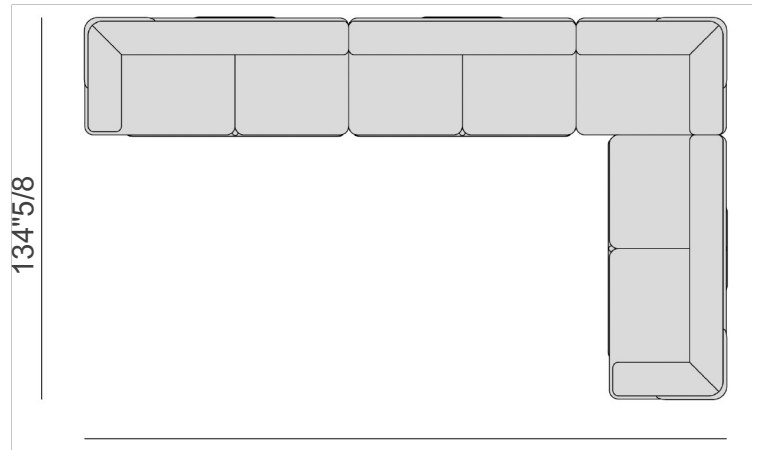

# Klem Sectional

*Design: Giuseppe Viganò*

**COMPOSITION A - Size 85**

**COMPOSITION A - Size 102**

**COMPOSITION B - Size 85**

**COMPOSITION B - Size 102**

**COMPOSITION C - Size 85**

**COMPOSITION C - Size 102**

# Klem Sectional

*Design: Giuseppe Viganò*

121"1/4

193"1/4

**COMPOSITION D - Size 85**

134"5/8

226"3/4

**COMPOSITION D - Size 102**

15"3/4

**SEAT HIGH**

26"3/4

**ARMREST HIGH**

## *Dimensions*

**COMPOSITION A - Seat 85:** 126"3/8W x 67"D (SH:15"3/4, AH:26"3/4)  
**COMPOSITION A - Seat 102:** 146"3/8W x 67"D (SH:15"3/4, AH:26"3/4)  
**COMPOSITION B - Seat 85:** 159"7/8W x 41"3/8D (SH:15"3/4, AH:26"3/4)  
**COMPOSITION B - Seat 102:** 186"5/8W x 41"3/8D (SH:15"3/4, AH:26"3/4)  
**COMPOSITION C - Seat 85:** 127"1/8W x 127"1/8D (SH:15"3/4, AH:26"3/4)  
**COMPOSITION C - Seat 102:** 152"3/8W x 152"3/8D (SH:15"3/4, AH:26"3/4)  
**COMPOSITION D - Seat 85:** 193"1/4W x 121"1/4D (SH:15"3/4, AH:26"3/4)  
**COMPOSITION D - Seat 102:** 226"3/4W x 134"5/8D (SH:15"3/4, AH:26"3/4)