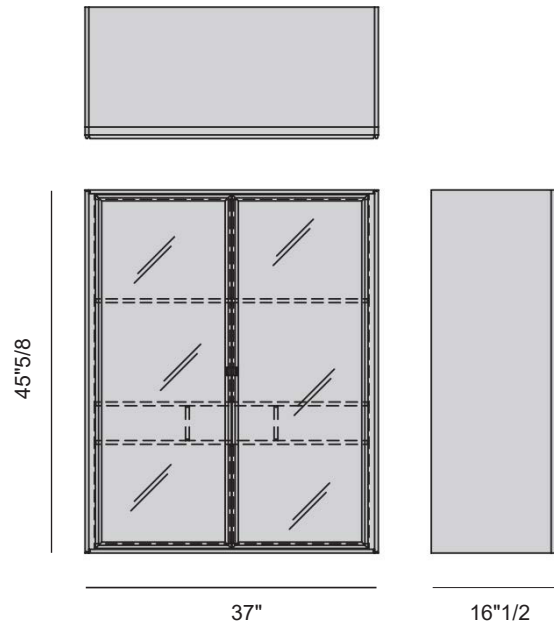

Matics 1

Dimensions

Size (Sizes for both models are the same): 37"W x 16"1/2D x 45"5/8H

Model A (With Glass)