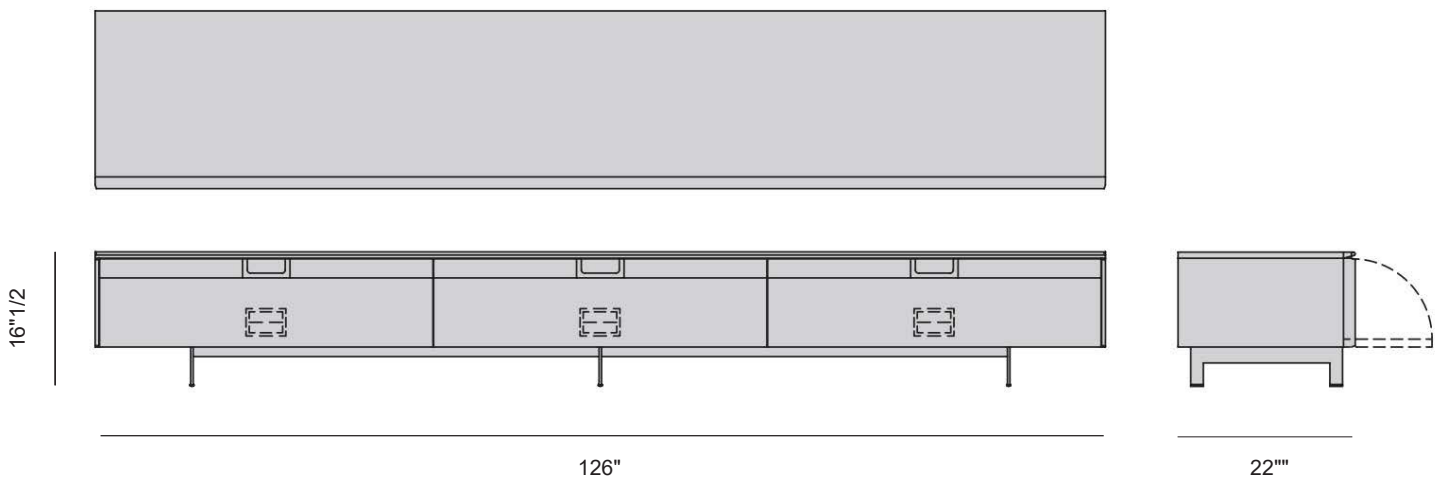

Finishes & Materials

Structure: Wood
Top: Wood, Marble
Doors: Wood
Base: Metal

Matics TV

Dimensions

Size A: 84"1/2W x 22"D x 16"1/2H

Size B: 126"W x 22"D x 16"1/2H

Model A

Model B

Matics TV Board

Design: Gabriele & Oscar Buratti

Description

TV board in canaletta walnut, equipped with a cable management cut-out in the central part.

Finishes & Materials

Structure: Wood

Dimensions Matics TV Board

Size A: 52"W x 2"3/8D x 45"5/8H

Size B: 84"1/4W x 2"3/8D x 45"5/8H

Matics TV

Model A

Model B