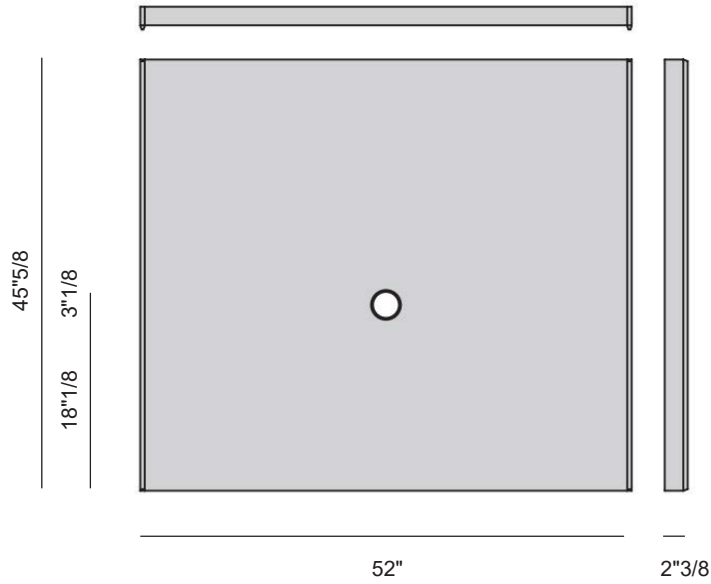

Finishes & Materials

Structure: Wood
Top: Wood, Marble
Doors: Wood
Base: Metal

Matics TV

Dimensions

Size A: 84"1/2W x 22"D x 16"1/2H

Size B: 126"W x 22"D x 16"1/2H

Model A

Model B

Matics TV Board

Design: Gabriele & Oscar Buratti

Description

TV board in canaletta walnut, equipped with a cable management cut-out in the central part.

Finishes & Materials

Structure: Wood

Dimensions Matics TV Board

Size A: 52"W x 2"3/8D x 45"5/8H

Size B: 84"1/4W x 2"3/8D x 45"5/8H

Matics TV

Model A

Model B