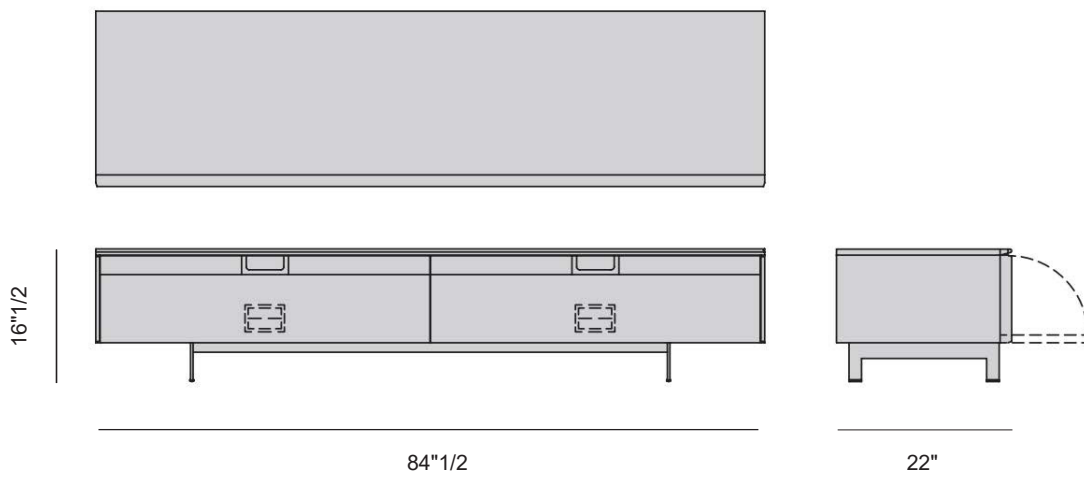

Finishes & Materials

Structure: Wood
Top: Wood, Marble
Doors: Wood
Base: Metal

Matics TV

Dimensions

Size A: 84"1/2W x 22"D x 16"1/2H

Size B: 126"W x 22"D x 16"1/2H

Model A

Model B

Matics TV Board

Design: Gabriele & Oscar Buratti

Description

TV board in canaletta walnut, equipped with a cable management cut-out in the central part.

Finishes & Materials

Structure: Wood

Dimensions Matics TV Board

Size A: 52"W x 2"3/8D x 45"5/8H

Size B: 84"1/4W x 2"3/8D x 45"5/8H

Matics TV

Model A

Model B