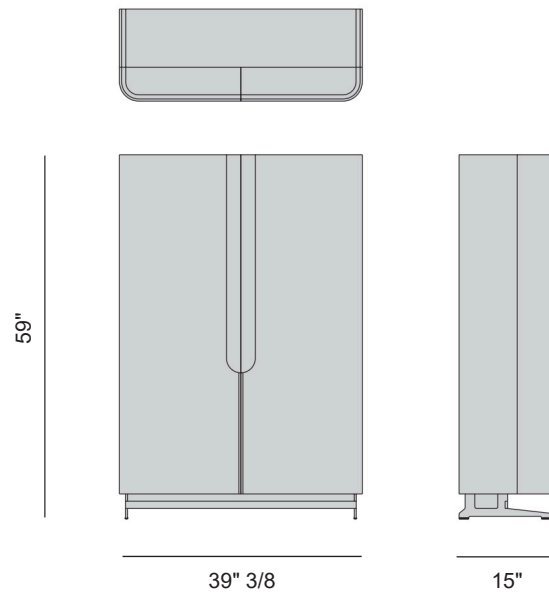

Finishes & Materials

Structure: Wood

Shelves: Cuoietto

Internal Cover: Cuoietto

Inserts: Wood

Base and Internal Elements: Metal

Savio

Dimensions

Size: Closed: 39"3/8W x 15"D x 59"H, Open: 79"1/8W x 22"D x 59"H

Closed

Open