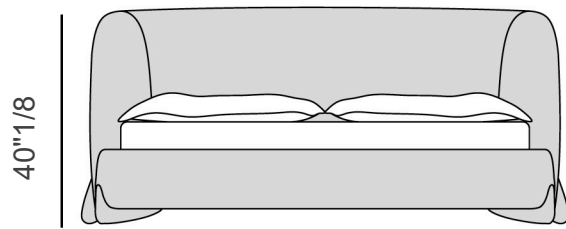

Softbay Bed Max

Design: Giuseppe Viganò

Description

The Softbay collection is defined by its gentle, flowing lines and includes a bed, armchair, and modular sofa. Softbay Bed Max extends this family with a generously scaled double bed created to bring warmth and individuality to a wide range of interior settings. Its signature feature is the set of four feet in solid canaletto walnut or ash, which wrap gracefully around the padded structure and give the bed its instantly recognizable look.

Designed not only for restorative sleep but also as a customizable design statement, Softbay Bed Max combines Italian craftsmanship with functional elegance. Made in Italy.

Softbay Bed Max

Design: Giuseppe Viganò

Dimensions

QUEEN SIZE: 74"3/4W x 97"1/4D x 40"1/8H

KING SIZE: 90"1/2W x 97"1/4D x 40"1/8H

To fit American Queen Size mattress 60"1/4W x 80"H and King Size mattress 76"W x 80"H.
Mattress not included.

QUEEN SIZE

Softbay Bed Max

Design: Giuseppe Viganò

KING SIZE

Finishes & Materials

Frame: Canaletto Walnut / Ash / Matt Lacquered Closed Pore / Matt Lacquered Open Pore

Cover: Leather / Fabric

Inner structure: poplar plywood and solid fir with padding in crush-proof polyurethane with different densities.