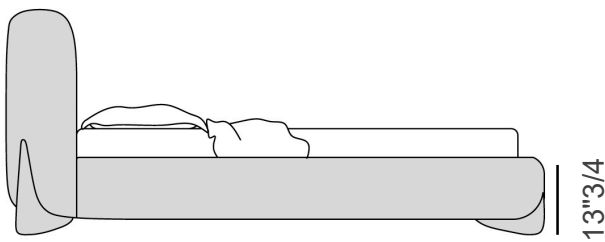

Softbay Bed Max

Design: Giuseppe Viganò

Description

The Softbay collection is defined by its gentle, flowing lines and includes a bed, armchair, and modular sofa. Softbay Bed Max extends this family with a generously scaled double bed created to bring warmth and individuality to a wide range of interior settings. Its signature feature is the set of four feet in solid canaletto walnut or ash, which wrap gracefully around the padded structure and give the bed its instantly recognizable look.

Designed not only for restorative sleep but also as a customizable design statement, Softbay Bed Max combines Italian craftsmanship with functional elegance. Made in Italy.

Softbay Bed Max

Design: Giuseppe Viganò

Dimensions

QUEEN SIZE: 74"3/4W x 97"1/4D x 40"1/8H

KING SIZE: 90"1/2W x 97"1/4D x 40"1/8H

To fit American Queen Size mattress 60"1/4W x 80"H and King Size mattress 76"W x 80"H.
Mattress not included.

QUEEN SIZE

Softbay Bed Max

Design: Giuseppe Viganò

KING SIZE

Finishes & Materials

Frame: Canaletto Walnut / Ash / Matt Lacquered Closed Pore / Matt Lacquered Open Pore

Cover: Leather / Fabric

Inner structure: poplar plywood and solid fir with padding in crush-proof polyurethane with different densities.