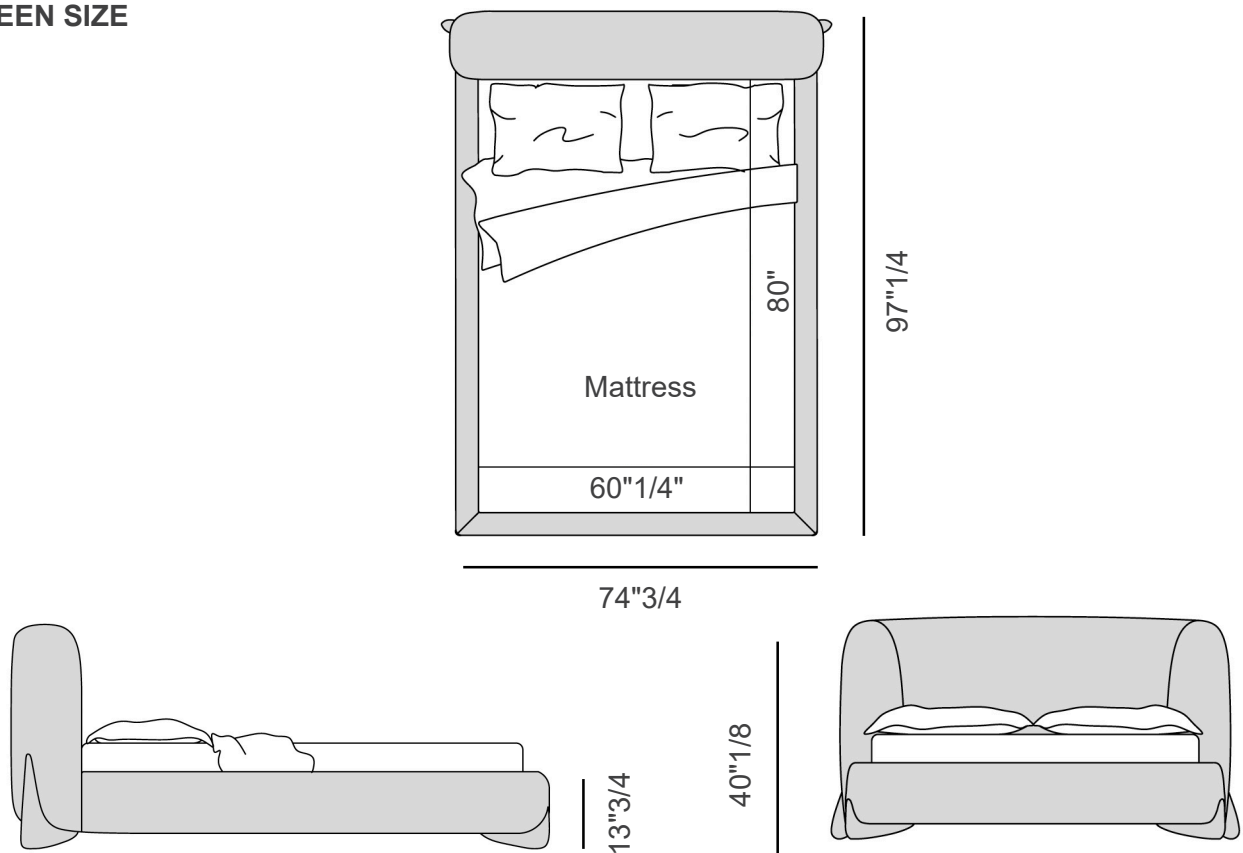

Softbay Bed Max

Design: Giuseppe Viganò

Description

The Softbay collection is defined by its gentle, flowing lines and includes a bed, armchair, and modular sofa. Softbay Bed Max extends this family with a generously scaled double bed created to bring warmth and individuality to a wide range of interior settings. Its signature feature is the set of four feet in solid canaletto walnut or ash, which wrap gracefully around the padded structure and give the bed its instantly recognizable look.

Designed not only for restorative sleep but also as a customizable design statement, Softbay Bed Max combines Italian craftsmanship with functional elegance. Made in Italy.

Softbay Bed Max

Design: Giuseppe Viganò

Dimensions

QUEEN SIZE: 74"3/4W x 97"1/4D x 40"1/8H

KING SIZE: 90"1/2W x 97"1/4D x 40"1/8H

To fit American Queen Size mattress 60"1/4W x 80"H and King Size mattress 76"W x 80"H.
Mattress not included.

QUEEN SIZE

Softbay Bed Max

Design: Giuseppe Viganò

KING SIZE

Finishes & Materials

Frame: Canaletto Walnut / Ash / Matt Lacquered Closed Pore / Matt Lacquered Open Pore

Cover: Leather / Fabric

Inner structure: poplar plywood and solid fir with padding in crush-proof polyurethane with different densities.