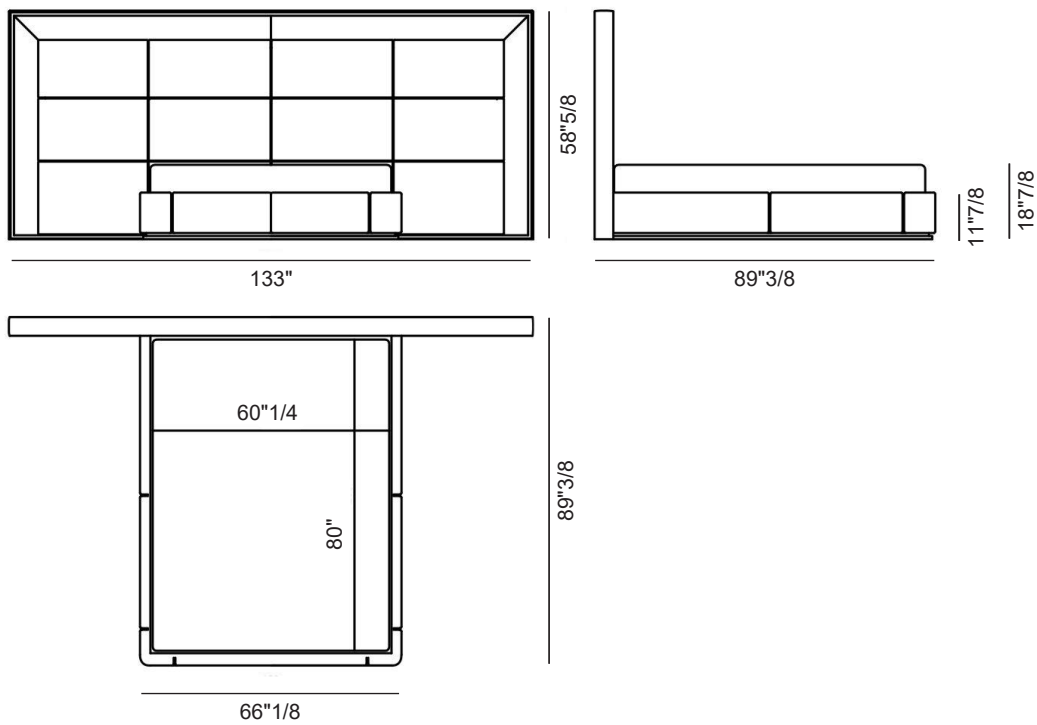

## *Description*

The Aubade bed, like a horizontal stage set evoking the sunrise, is a geometric composition of solid and empty volumes, enhanced by the depth of backlit Patagonia marble panels. The upholstered headboard, divided into six geometric elements, is nestled within this exquisite marble frame with a hydro finish. Small courtesy LED lights are integrated into the upholstered side profiles, adding a subtle glow.

## *Finishes & Materials*

**Cover:** Fabric or leather.

**Headboard Frame Insert:** Marble.

**Base & Details:** Metal.

### *Dimensions*

**Queen Size:** 133"W x 89"3/8D x 58"5/8H (To fit American QUEEN size Mattress: 60"1/4 x 80")

### *Dimensions*

**King Size:** 149"1/4W x 89"3/8D x 58"5/8H (To fit American KING size Mattress: 76"3/4 x 80")