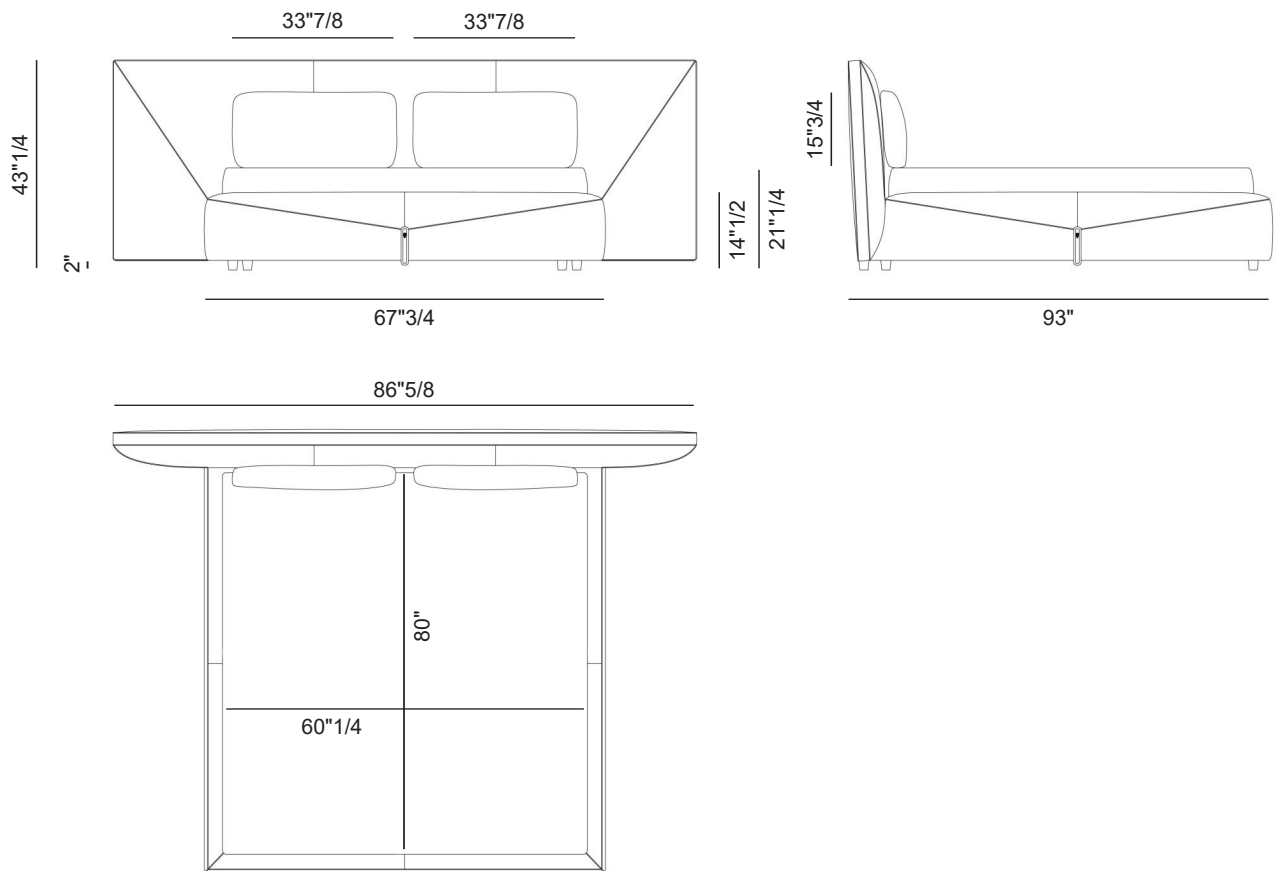

### *Dimensions*

**Queen Size:** 86"5/8W x 93"D x 43"1/4H (To fit American QUEEN size Mattress: 60"1/4W x 80")

### *Dimensions*

**King Size:** 102"3/4W x 93"D x 43"1/4H (To fit American KING size Mattress: 76"3/4 x 80")