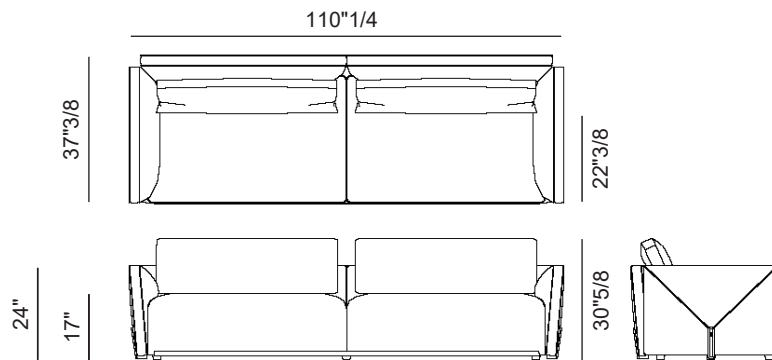

Finishes & Materials

Cover, band & piping: Fabric or leather.

Details: Metal.

Bastian

Dimensions

Size A: 80"5/8W x 37"3/8D x 30"5/8H

Size B: 90"1/2W x 37"3/8D x 30"5/8H

Size C: 100"3/8W x 37"3/8D x 30"5/8H

Size A

Size B

Size C

Bastian

Dimensions

Size D: 110"1/4W x 37"3/8D x 30"5/8H

Size E: 118"1/8W x 37"3/8D x 30"5/8H

Size D