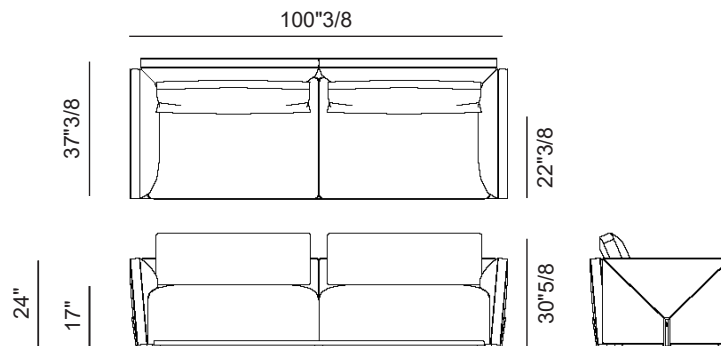

Bastian

Design: Mauro Lipparini

Description

The design of the Bastian sofa stands out for its elegant structural concept, based on a "suspended elements" construction that lends lightness and dynamism to the armrests and backrests. These elements, crafted with a refined "envelope-style" technique, feature tailored details enhanced by metallic embellishments—true jewels that highlight the precision of the stitching and edging.

Finishes & Materials

Cover, band & piping: Fabric or leather.

Details: Metal.

Bastian

Dimensions

Size A: 80"5/8W x 37"3/8D x 30"5/8H

Size B: 90"1/2W x 37"3/8D x 30"5/8H

Size C: 100"3/8W x 37"3/8D x 30"5/8H

Size A

Size B

Size C

Bastian

Dimensions

Size D: 110"1/4W x 37"3/8D x 30"5/8H

Size E: 118"1/8W x 37"3/8D x 30"5/8H

Size D