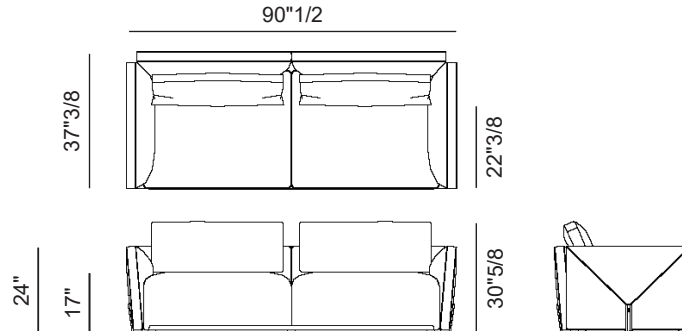

Bastian

Design: Mauro Lipparini

Description

The design of the Bastian sofa stands out for its elegant structural concept, based on a "suspended elements" construction that lends lightness and dynamism to the armrests and backrests. These elements, crafted with a refined "envelope-style" technique, feature tailored details enhanced by metallic embellishments—true jewels that highlight the precision of the stitching and edging.

Finishes & Materials

Cover, band & piping: Fabric or leather.

Details: Metal.

Bastian

Dimensions

Size A: 80"5/8W x 37"3/8D x 30"5/8H

Size B: 90"1/2W x 37"3/8D x 30"5/8H

Size C: 100"3/8W x 37"3/8D x 30"5/8H

Size A

Size B

Size C

Bastian

Dimensions

Size D: 110"1/4W x 37"3/8D x 30"5/8H

Size E: 118"1/8W x 37"3/8D x 30"5/8H

Size D