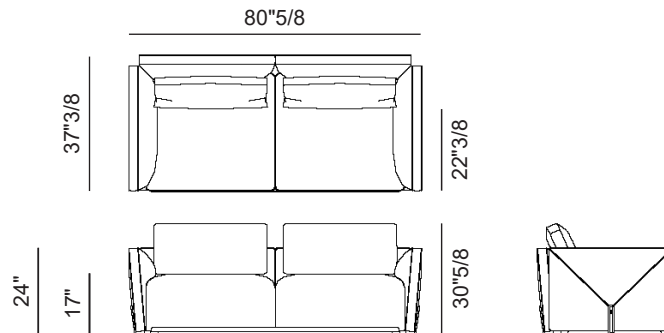

Bastian

Design: Mauro Lipparini

Description

The design of the Bastian sofa stands out for its elegant structural concept, based on a "suspended elements" construction that lends lightness and dynamism to the armrests and backrests. These elements, crafted with a refined "envelope-style" technique, feature tailored details enhanced by metallic embellishments—true jewels that highlight the precision of the stitching and edging.

Finishes & Materials

Cover, band & piping: Fabric or leather.

Details: Metal.

Bastian

Dimensions

Size A: 80"5/8W x 37"3/8D x 30"5/8H

Size B: 90"1/2W x 37"3/8D x 30"5/8H

Size C: 100"3/8W x 37"3/8D x 30"5/8H

Size A

Size B

Size C

Bastian

Dimensions

Size D: 110"1/4W x 37"3/8D x 30"5/8H

Size E: 118"1/8W x 37"3/8D x 30"5/8H

Size D