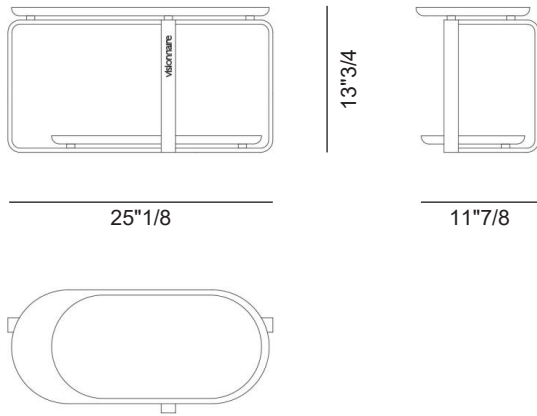

Button

Design: Alessandro La Spada

Description

The Button Coffee & Side table with double hand-polished marble tops, supported by a polished or satin stainless steel structure composed of three curved elements. The overlapping surfaces feature a lower half-round worked edge. Metal parts are available in the collection's selected metal finishes. Made in Italy

Finishes & Materials

Top: Marble.

Structure: Metal.

Button

Dimensions

Size A: Ø15"3/4 x 20"H

Size B: 25"1/8W x 11"7/8D x 13"3/4H

Size A

Size B