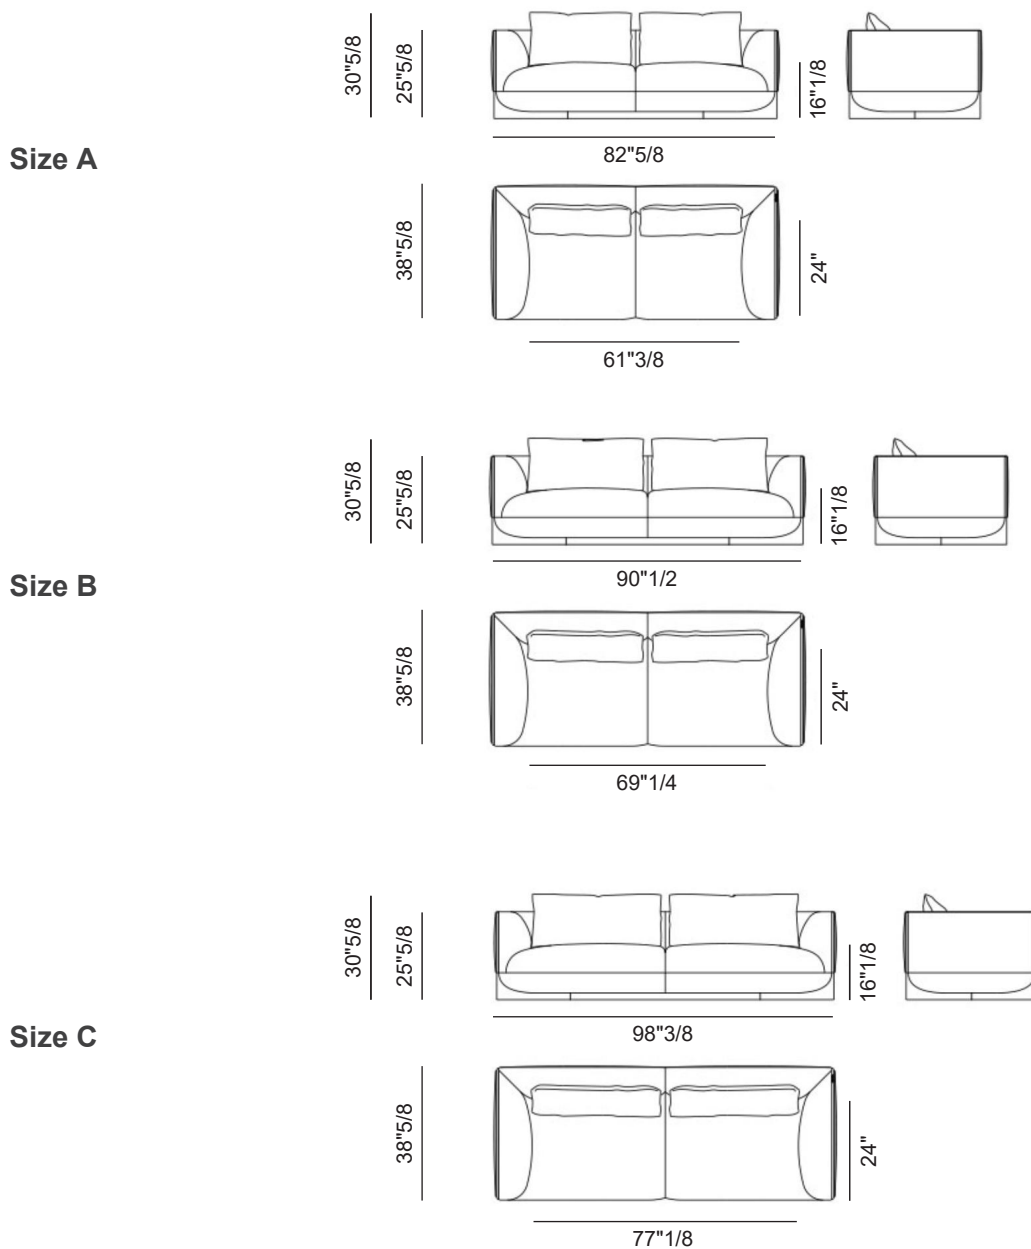

Ca' Focari

Design: Alessandro La Spada

Description

The Ca' Foscari sofa with fixed upholstery in leather or fabric, built on a solid and multilayer wood base with elastic webbing suspension. The shell composing the armrests and backrests is generously padded, while seats and back cushions are crafted from multi-density polyurethane, Memory Foam®, and feather for optimal comfort. The contoured base and side profiles are finished in polished steel, available in a curated selection of metal finishes.

Finishes & Materials

Cover: Fabric or leather.

Structure: Metal.

Ca' Foscari

Dimensions

Size A: 82"5/8W x 38"5/8D x 30"5/8H

Size B: 90"1/2W x 38"5/8D x 30"5/8H

Size C: 98"3/8W x 38"5/8D x 30"5/8H

Ca' Foscari

Dimensions

Size D: 106"1/4W x 38"5/8D x 30"5/8H

Size E: 114"1/8W x 38"5/8D x 30"5/8H

Size F: 122"W x 38"5/8D x 30"5/8H