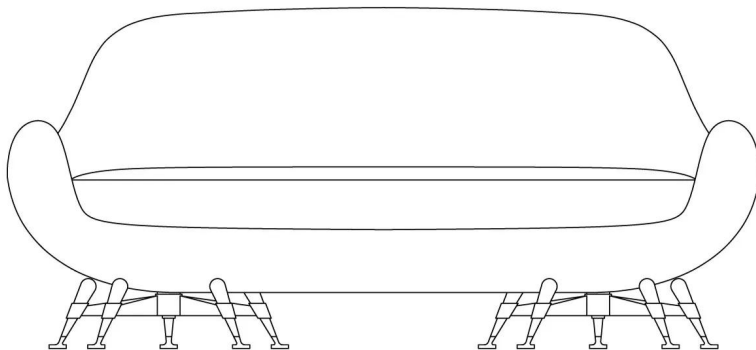

Mercury

Design: La Conca

Description

The superior comfort comes from its luxurious differentiated-density polyurethane foam and soft acrylic fiber padding, ensuring consistent support and a plush seating experience. This high-end sofa rests securely on two distinctive five-star steel bases in an elegant matte black finish, detailed with classically turned wooden feet and sophisticated brass tips.

Finishes & Materials

Cover: Fabric or leather.

Legs: Wood.

Legs detail: Lacquered.

Feet: Lacquered metal.

Mercury

Dimensions

78"3/4W x 37"3/8D x 35"3/8H

23"5/8

18"7/8

35"3/8

6"

22"7/8

37"3/8

65"

78"3/4