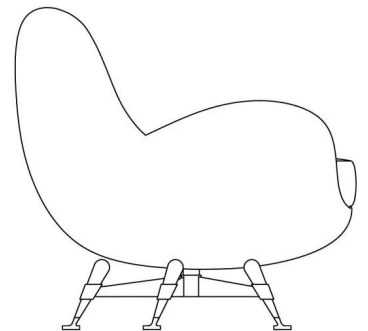

Mercury

Design: La Conca

Description

The superior comfort comes from its luxurious differentiated-density polyurethane foam and soft acrylic fiber padding, ensuring consistent support and a plush seating experience. This high-end sofa rests securely on two distinctive five-star steel bases in an elegant matte black finish, detailed with classically turned wooden feet and sophisticated brass tips.

Finishes & Materials

Cover: Fabric or leather.

Legs: Wood.

Legs detail: Lacquered.

Feet: Lacquered metal.

Mercury

Dimensions

78"3/4W x 37"3/8D x 35"3/8H

23"5/8

18"7/8

35"3/8

6"

22"7/8

37"3/8

65"

78"3/4