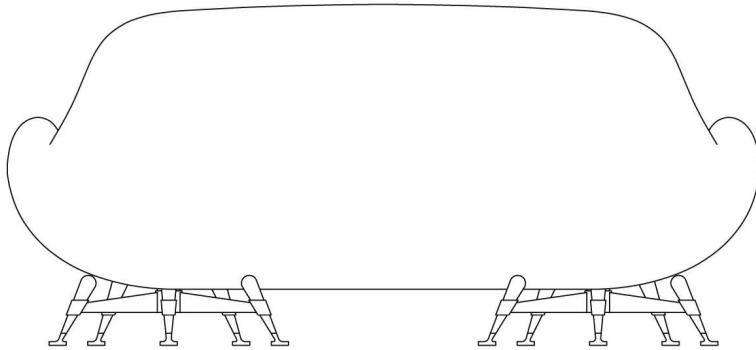

Mercury

Design: La Conca

Description

The superior comfort comes from its luxurious differentiated-density polyurethane foam and soft acrylic fiber padding, ensuring consistent support and a plush seating experience. This high-end sofa rests securely on two distinctive five-star steel bases in an elegant matte black finish, detailed with classically turned wooden feet and sophisticated brass tips.

Finishes & Materials

Cover: Fabric or leather.

Legs: Wood.

Legs detail: Lacquered.

Feet: Lacquered metal.

Mercury

Dimensions

78"3/4W x 37"3/8D x 35"3/8H

23"5/8

18"7/8

35"3/8

6"

22"7/8

37"3/8

65"

78"3/4