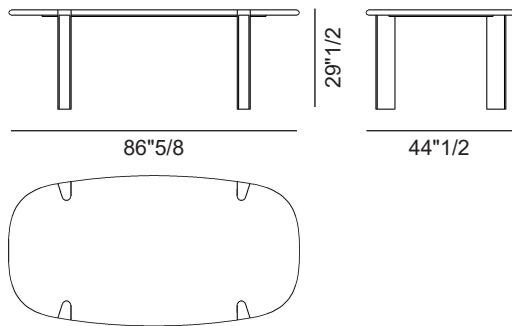

## *Description*

Table with thick top shaped with a bullnose edge and matte open-pore finish. The legs, cast aluminum with a concave section, are polished inside and hand-textured outside with a scratched pattern. Thinner marbler top if dover white is selected. Metal finishes selectable from the collection.

### *Dimensions*

**Size A:** 86"5/8W x 44"1/2D x 29"1/2H

**Size B:** 94"1/2W x 45"5/8D x 29"1/2H

**Size C:** 110"1/4W x 47"1/4D x 29"1/2H

**Size A**

**Size B**

**Size C**