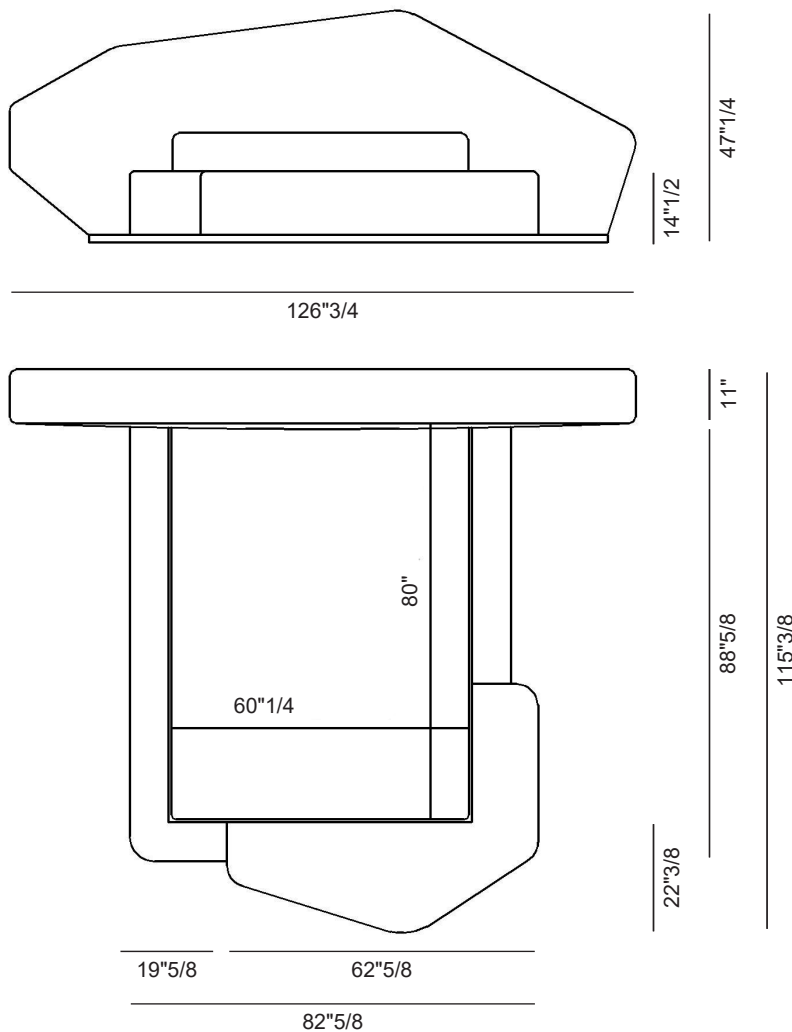

Neolito

Design: Alessandro La Spada

Description

The Neolito upholstered bed stands as a true statement piece of modern luxury furniture, immediately distinguished by its striking asymmetrical headboard. This key design feature is defined by a bold polygonal geometry and incorporates an ergonomic curvature, ensuring the bed provides both sophisticated visual interest and comfortable support.

Finishes & Materials

Cover: Fabric.

Neolito

Dimensions

Queen Size: 126"3/4W x 115"3/8D x 47"1/4H (To fit American QUEEN size Mattress: 60"1/4W x 80")

Neolito

Dimensions

King Size: 134"5/8W x 115"3/8D x 47"1/4H (To fit American KING size Mattress: 76"3/4 x 80")