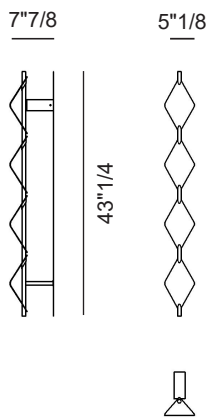

Sputnik

Design: Draga & Aurel

Description

Vertical lighting element in tubular steel, featuring a sequence of cold-formed rhomboid shades. Glossy surfaces reflect the light from integrated LEDs, creating a graphic interplay of solids and voids. Available in 4- or 6-light versions. Metal parts available in selected polished finishes.

Finishes & Materials

Structure: Metal.

Sputnik

Dimensions

Size A: 5"1/8W x 7"7/8D x 43"1/4H

Size B: 5"1/8W x 7"7/8D x 63"3/4H

Size A

Size B