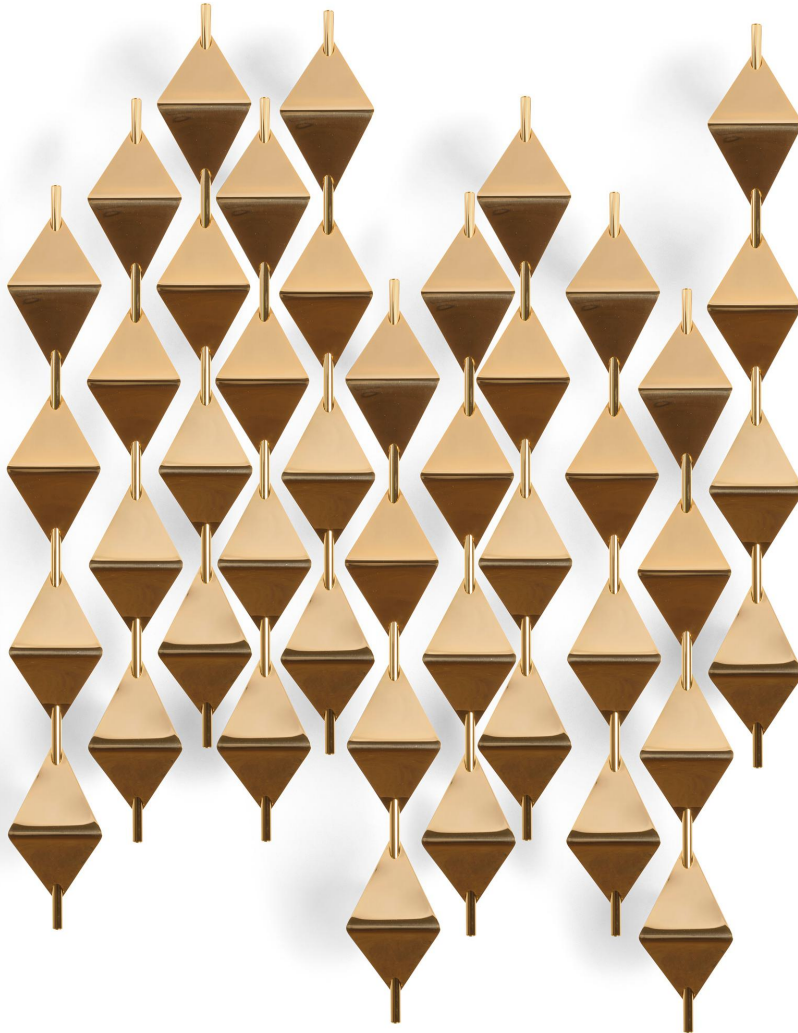

Sputnik

Design: Draga & Aurel

Description

Vertical lighting element in tubular steel, featuring a sequence of cold-formed rhomboid shades. Glossy surfaces reflect the light from integrated LEDs, creating a graphic interplay of solids and voids. Available in 4- or 6-light versions. Metal parts available in selected polished finishes.

Finishes & Materials

Structure: Metal.

Sputnik

Dimensions

Size A: 5"1/8W x 7"7/8D x 43"1/4H

Size B: 5"1/8W x 7"7/8D x 63"3/4H

Size A

Size B