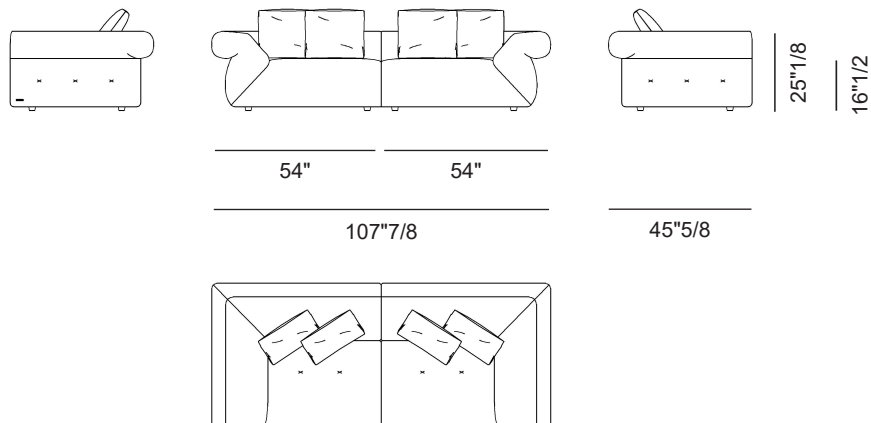

Finishes & Materials

Cover: Fabric or leather.

Walker

Dimensions

Size A: 100"W x 45"5/8D x 25"1/8H

Size B: 107"7/8W x 45"5/8D x 25"1/8H

Size C: 119"5/8W x 45"5/8D x 25"1/8H

Size D: 127"1/2W x 45"5/8D x 25"1/8H

Size E: 143"1/4W x 45"5/8D x 25"1/8H

Size A

Size B

Walker

Size C

Size D

Size E