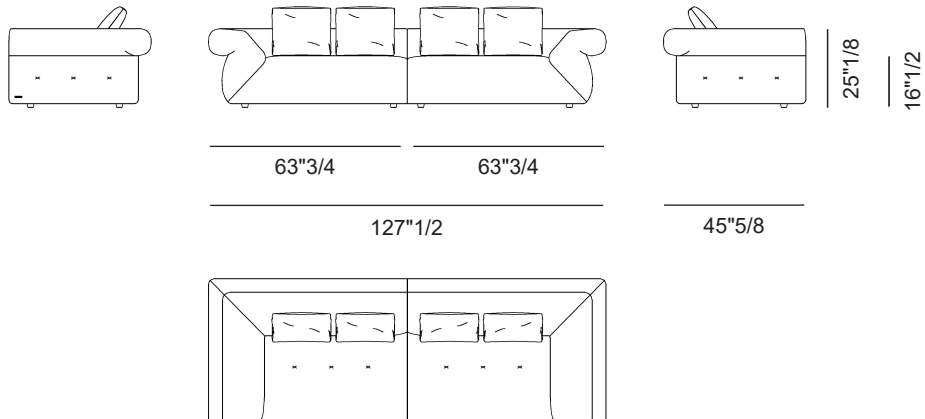

Finishes & Materials

Cover: Fabric or leather.

Walker

Dimensions

Size A: 100"W x 45"5/8D x 25"1/8H

Size B: 107"7/8W x 45"5/8D x 25"1/8H

Size C: 119"5/8W x 45"5/8D x 25"1/8H

Size D: 127"1/2W x 45"5/8D x 25"1/8H

Size E: 143"1/4W x 45"5/8D x 25"1/8H

Size A

Size B

Walker

Size C

Size D

Size E