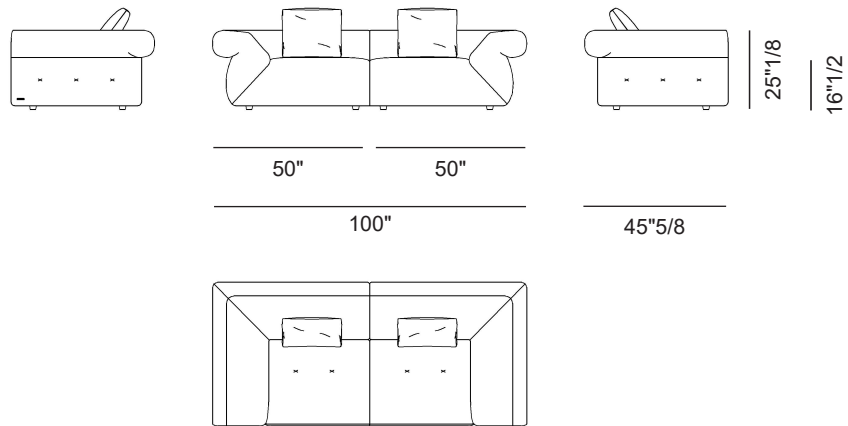

Finishes & Materials

Cover: Fabric or leather.

Walker

Dimensions

Size A: 100"W x 45"5/8D x 25"1/8H

Size B: 107"7/8W x 45"5/8D x 25"1/8H

Size C: 119"5/8W x 45"5/8D x 25"1/8H

Size D: 127"1/2W x 45"5/8D x 25"1/8H

Size E: 143"1/4W x 45"5/8D x 25"1/8H

Size A

Size B

Walker

Size C

Size D

Size E