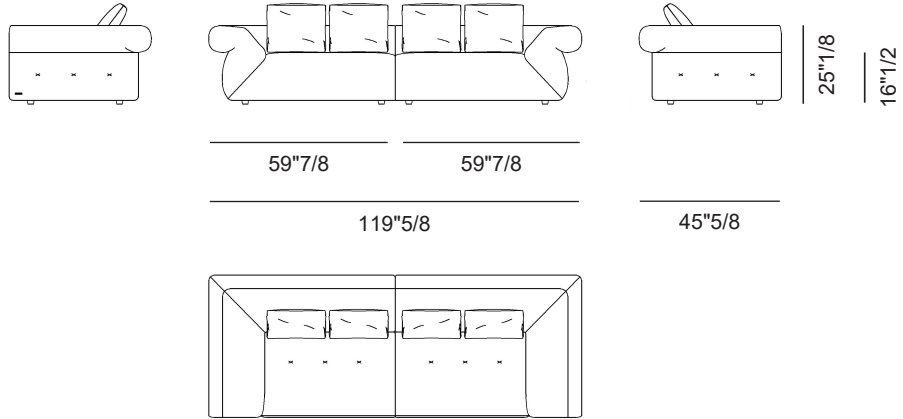

Finishes & Materials

Cover: Fabric or leather.

Walker

Dimensions

Size A: 100"W x 45"5/8D x 25"1/8H

Size B: 107"7/8W x 45"5/8D x 25"1/8H

Size C: 119"5/8W x 45"5/8D x 25"1/8H

Size D: 127"1/2W x 45"5/8D x 25"1/8H

Size E: 143"1/4W x 45"5/8D x 25"1/8H

Size A

Size B

Walker

Size C

Size D

Size E