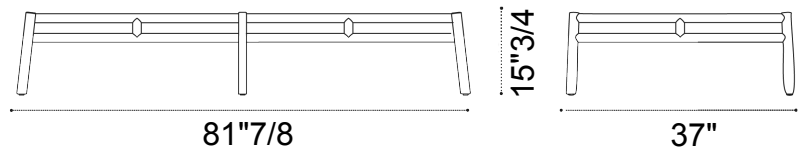

Kilt

Design: Marcello Ziliani

Description

The Kilt Lounger features a solid frame in FSC-certified teak or durable aluminum, reflecting the brand's "green soul" and commitment to environmental dialogue. The surface is hand-woven with high-density natural fiber rope, engineered to ensure durability and comfort across varied weather conditions. Its adjustable reclining system and robust construction make it a premier choice for luxury residential and contract solariums. Proudly Made in Italy.

Dimensions

Size: 81"7/8W x 37"D x 15"3/4H

Finishes and materials

Structure: FSC® Certified Teak Wood and premium round rope.