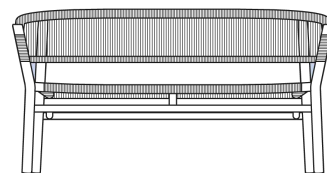

Kilt

Design: Marcello Ziliani

Description

The Kilt Sofa is available in two-seater and large three-seater versions, featuring a structure crafted from weather-resistant natural or pickled teak. The seat and backrest are defined by a high-density, polypropylene rope weave that provides exceptional durability and a soft touch. The new large three-seater version introduces a solid aluminium base for reinforced support, paired with generous, velvety-touch cushions available in nature-inspired shades like Soft Ivory and Hemp Rust. Proudly Made in Italy.

Dimensions

A) 2-seater Sofa: 51"1/8W x 30"D x 26"1/8H
Seat Height: 15"

B) 3-seater Sofa: 73"5/8W x 31"1/2D x 26"3/8H
Seat Height: 17"

A: 51"1/8 - B: 73"5/8

A: 30" - B: 31"1/2

A: 15" - B: 17"
A: 26"1/8 - B: 26"3/8