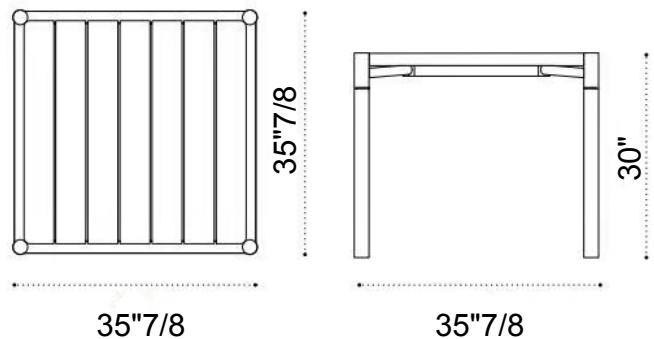

### Description

The Kilt Table is a high-performance outdoor dining table featuring a frame of durable aluminum or FSC-certified teak, highlighting Ethimo's commitment to sustainability. Built to withstand diverse weather conditions, its rigorous construction ensures stability and longevity in both residential and demanding contract settings. Its versatile design coordinates seamlessly with the braided rope textures of the Kilt chairs. Proudly Made in Italy.

### Dimensions

**Size:** 35"7/8W x 35"7/8D x 30"H