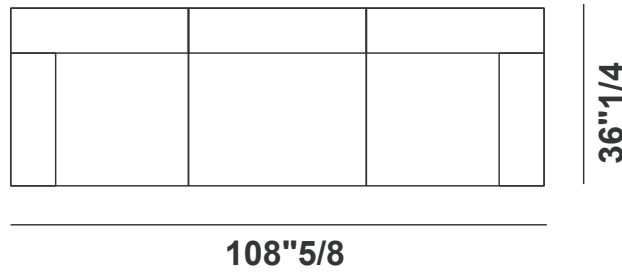

Dimensions

2-seater: 72"3/8W x 36"1/4D x 27"1/2H
3-seater: 108"5/8W x 36"1/4D x 27"1/2H
4-seater: 144"7/8W x 36"1/4D x 27"1/2H
Seat height: 17"3/8

Finishes and materials

Cover: Fabric or leather.

Base: Ash wood.

Dimensions

2-seater

3-seater

4-seater