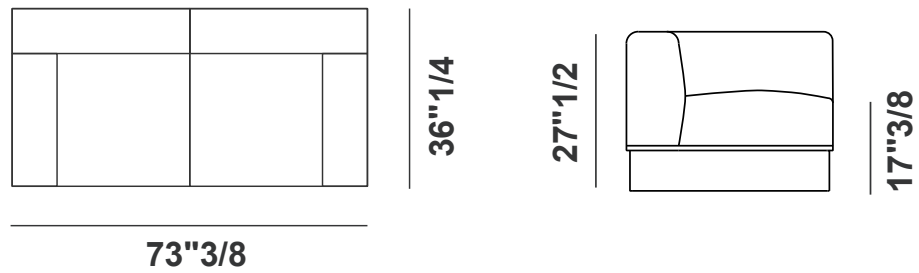

Dimensions

2-seater: 72"3/8W x 36"1/4D x 27"1/2H
3-seater: 108"5/8W x 36"1/4D x 27"1/2H
4-seater: 144"7/8W x 36"1/4D x 27"1/2H
Seat height: 17"3/8

Finishes and materials

Cover: Fabric or leather.

Base: Ash wood.

Dimensions

2-seater

3-seater

4-seater