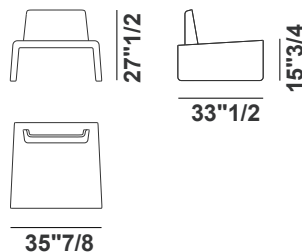

Four Folds *Design: laCividina*

Description

The Four Folds Lounge Chair is a statement piece of contemporary furniture defined by its monolithic, yet soft, upholstered form. Its simple, curving profile makes it an incredibly versatile element for any space. The chair offers a unique modular feature: the optional matching ottoman is ingeniously designed to fit seamlessly into the lounge chair's base, providing flexible functionality and a clean aesthetic when stored or used for extended comfort. This chair is an essential addition to any arrangement of modern living furniture. Made in Italy.

Dimensions

Lounge chair / Cod. 1650

Dimensions:
35"7/8W x 33"1/2D x 27"1/2H SH:
15"3/4

Ottoman / Cod. 1651

Dimensions:
32"5/8W x 13"3/4H x 20"7/8H
SH: 12"1/4

Finishes and materials

Cover: Fabric or Leather.