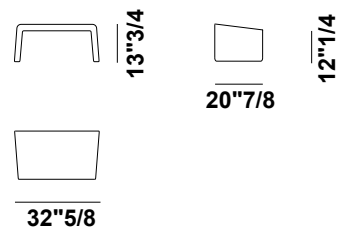

Four Folds *Design: laCividina*

Description

The Four Folds Lounge Chair is a statement piece of contemporary furniture defined by its monolithic, yet soft, upholstered form. Its simple, curving profile makes it an incredibly versatile element for any space. The chair offers a unique modular feature: the optional matching ottoman is ingeniously designed to fit seamlessly into the lounge chair's base, providing flexible functionality and a clean aesthetic when stored or used for extended comfort. This chair is an essential addition to any arrangement of modern living furniture. Made in Italy.

Dimensions

Lounge chair / Cod. 1650

Dimensions:
35"7/8W x 33"1/2D x 27"1/2H SH:
15"3/4

Ottoman / Cod. 1651

Dimensions:
32"5/8W x 13"3/4H x 20"7/8H
SH: 12"1/4

Finishes and materials

Cover: Fabric or Leather.