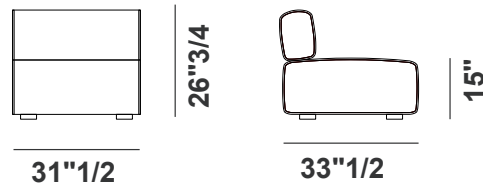

Dimensions

Size: 31"1/2W x 33"1/2D x 26"3/4H
Seat height: 15"

Finishes and materials

Cover: Fabric or Leather.