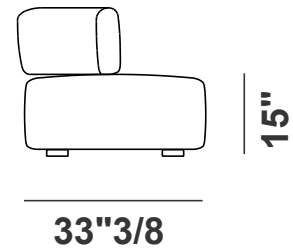

Dimensions

2-seater: 63"W x 33"3/8D x 26"3/4H

3-seater: 94"1/2W x 33"3/8D x 26"3/4H

4-seater: 114"1/8W x 33"3/8D x 26"3/4H

Seat height: 15"

Finishes and materials

Cover: Fabric or Leather.

Dimensions

2-seater: 63"W x 33"3/8D x 26"3/4H

3-seater: 94"1/2W x 33"3/8D x 26"3/4H

4-seater: 114"1/8W x 33"3/8D x 26"3/4H

2-seater

Side view

3-seater

4-seater