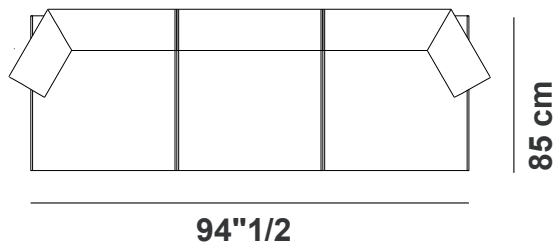

Dimensions

2-seater: 63"W x 33"3/8D x 26"3/4H

3-seater: 94"1/2W x 33"3/8D x 26"3/4H

4-seater: 114"1/8W x 33"3/8D x 26"3/4H

Seat height: 15"

Finishes and materials

Cover: Fabric or Leather.

Dimensions

2-seater: 63"W x 33"3/8D x 26"3/4H

3-seater: 94"1/2W x 33"3/8D x 26"3/4H

4-seater: 114"1/8W x 33"3/8D x 26"3/4H

2-seater

Side view

3-seater

4-seater