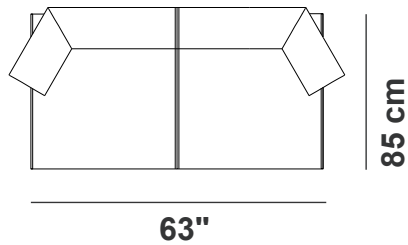

Dimensions

2-seater: 63"W x 33"3/8D x 26"3/4H

3-seater: 94"1/2W x 33"3/8D x 26"3/4H

4-seater: 114"1/8W x 33"3/8D x 26"3/4H

Seat height: 15"

Finishes and materials

Cover: Fabric or Leather.

Dimensions

2-seater: 63"W x 33"3/8D x 26"3/4H

3-seater: 94"1/2W x 33"3/8D x 26"3/4H

4-seater: 114"1/8W x 33"3/8D x 26"3/4H

2-seater

Side view

3-seater

4-seater