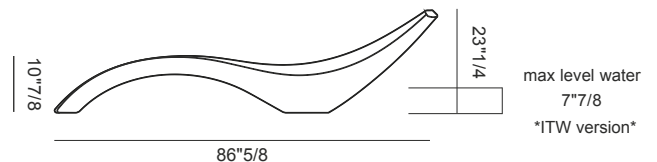

### *Dimensions*

**Size:** 27"1/8W x 86"5/8D x 23"1/4H

**Seat Height:** 10"7/8