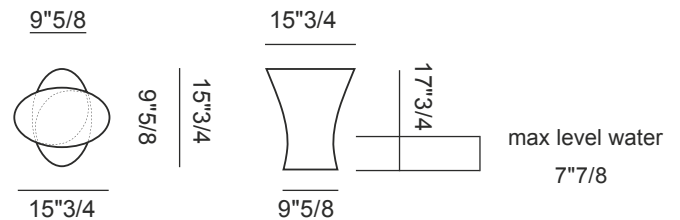

### Description

Iris is a contemporary Coffee Table with curved and soft lines. Made from durable, recyclable Poleasy. Ideal for lounge and chillout areas.

Made in Italy.

### Dimensions

Size: 15"3/4W x 15"3/4D x 17"3/4H

\*Max level water 7"7/8\*