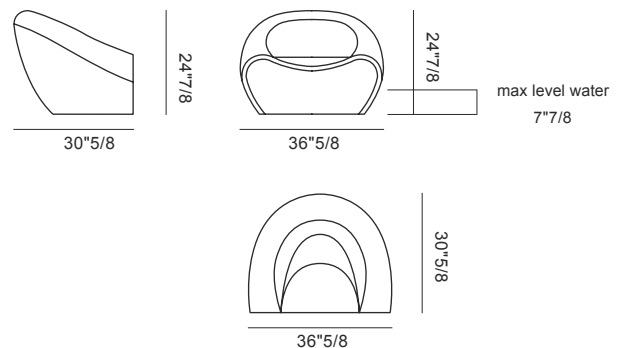

Iris

Design: Marco Maran

Description

Iris is a designer outdoor lounge chair crafted from durable, recyclable Poleasy. Features famously curved and soft lines for maximum chillout appeal! Perfect for luxury lounge and contract areas.

Made in Italy.

Dimensions

Size: 36"5/8W x 30"5/8D x 24"7/8H

Max level water 7"7/8

Finishes and materials

Cover: Poleasy basic finishing or velvet effect finish