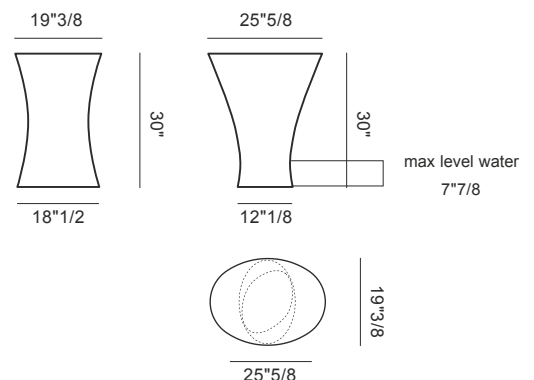

Iris

Design: Marco Maran

Description

The Iris Table is a versatile piece of contemporary outdoor furniture. Its primary material is durable, recyclable Poleasy. The smooth, curved lines of the Iris collection are the defining feature, offering an appealing, elegant look that perfectly suits luxury chillout areas. The construction is guaranteed by the quality standards of its Made in Italy origin.

Dimensions

Size: 25"5/8W x 19"3/8D x 30"H

Max level water 7"7/8

Finishes and materials

Cover: Poleasy basic finishing or velvet effect finish