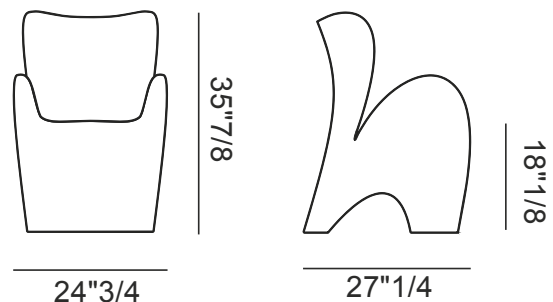

## Lily

Design: Moredesign

### Description

The Lily Chair is a beautifully designed piece of contemporary furniture from the Lily Collection. Designed by MoreDesign, the product is centered on the poetic flower petal concept, utilizing an organic shape that challenges standard techniques. The Lily Chair offers a fresh approach to both living and dining arrangements, making it a versatile seating solution wherever you are. Made in Italy.

### Dimensions

**Size:** 24"3/4W x 27"1/4D x 35"7/8H

**Seat Height:** 18"1/8