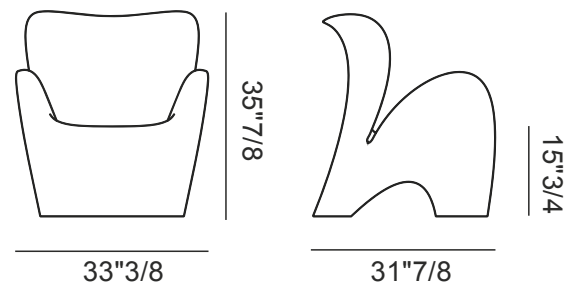

Lily *Design: Moredesign*

Description

The Lily Lounge Chair is a beautifully designed piece of contemporary furniture from the Lily Collection. Designed by MoreDesign, the product is centered on the poetic flower petal concept. The organic shape of the Lily Lounge Chair offers a fresh approach to both living and dining arrangements, making it a versatile seating solution wherever you are. This quality design is certified Made in Italy.

Dimensions

Size: 33"3/8W x 31"7/8D x 35"7/8H

Seat Height: 15"3/4

Finishes and materials

Structure: Poleasy® with excellent mechanical properties, UV stabilized for outdoor applications. It is 99% lacking of surface porosity.