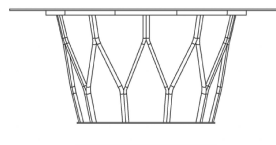

Mimí

Description

The Mimi Round Table is a foundational piece of contemporary outdoor furniture designed for moments of shared conviviality. The highly functional, stackable aluminium base is completely recyclable. The tabletop materials for the Mimi include highly durable stoneware and HPL. This versatile table is also available in smaller versions for the contract sector. Made in Italy.

Dimensions

Size A: Ø63" x 29"1/4H

Size B: Ø70"7/8 x 29"1/4H

A: 63" - B:70"7/8

29"1/4

A: 31"7/8 - B: 35"7/8

A: 63" - B:70"7/8

Finishes and materials

Cover: HPL

Structure: Aluminum