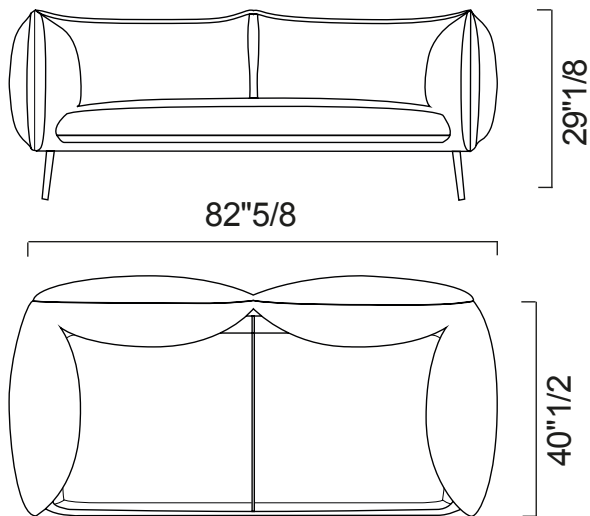

Piuma

Dimensions

2-seater