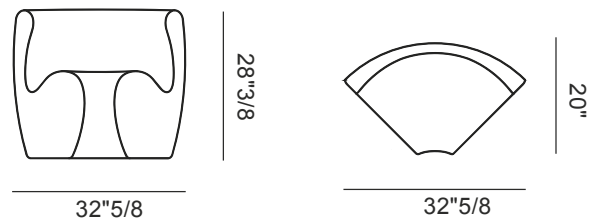

Rhonda *Design: Moredesign*

Description

The Rhonda Chair is a highly practical and ergonomic piece of contemporary outdoor furniture. The seat of the Rhonda design includes a specific recess that greatly facilitates handling. A key functional benefit of the seat's ergonomics is that it allows rainwater to outflow, ensuring quick drying and suitability for all outdoor environments. Made in Italy.

Dimensions

Size: 32"5/8W x 20"D x 28"3/8H

Seat height: 17"

Finishes and materials

Structure: Poleasy ® with excellent mechanical properties, UV stabilized for outdoor applications. It is 99% lacking of surface porosity.