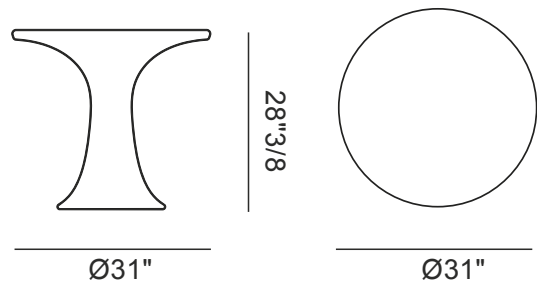

Teddy *Design: Moredesign*

Description

Teddy becomes the center of aggregation of small and fascinating circles. Captures the spaces and draws in its orbit, as the light that slides softly along its liquid lines. In any case, always the protagonist of the scene that is born around. Made in Italy.

Dimensions

Size: Ø31" x 28"3/8"

Finishes and materials

Structure: Poleasy® with excellent mechanical properties, UV stabilized for outdoor applications. It is 99% lacking of surface porosity. Optional LED Lighting available.