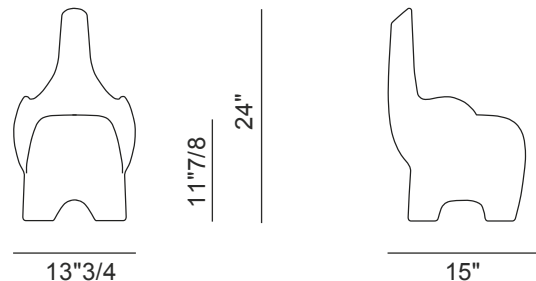

Tino *Design: En&Is Studio*

Description

Tino is an indoor-outdoor chair for children that is also game with a recognizable shape. Tino evokes childhood in its purest values. The Isabella Lovero and Enrico Bosa's design for MY YOUR combines all these aspects creating a chair-elephant whose trunk, facing upwards, becomes the back. Also available in light version, this product in Poleasy® stands out for its magically unique and auspicious appearance. Easy to clean, resistant to UV rays and weathering. Made in Italy.

Dimensions

Size: 13"3/4W x 15"D x 24"H
Seat height: 11"7/8

Finishes and materials

Structure: Poleasy® with excellent mechanical properties, UV stabilized for outdoor applications. It is 99% lacking of surface porosity. Optional LED Lighting available.