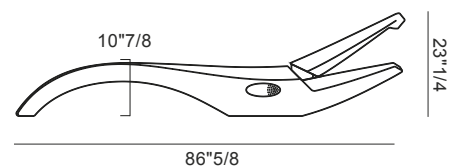

Zoe *Design: MoreDesign*

Description

The Zoe Lounger is an evolved piece of contemporary outdoor furniture. Its key upgrade is the convenient push-button reclining backrest, powered by a gas piston for superior comfort and ease of use. The durable Poleasy® shell of the Zoe contains chromed metal mechanisms that ensure excellent resistance to atmospheric agents and durability for outdoor living. Made in Italy.

Dimensions

Size: 27"1/8W x 86"5/8D x 23"1/4H

Seat height: 10"7/8

Finishes and materials

Structure: Poleasy® with excellent mechanical properties, UV stabilized for outdoor applications. It is 99% lacking of surface porosity.