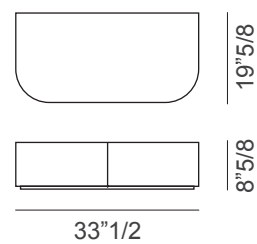

- 1 Removable cover
- 2 Cushion filled with sterilized goose down
- 3 Padding with differentiated density
- 4 Fir wood and multi - ply panels

Contour

Dimensions

A: 78"3/4W x 41"3/4D x 25"5/8H

B: 86"5/8W x 41"3/4D x 25"5/8H

C: 94"1/2W x 41"3/4D x 25"5/8H

Contour

Dimensions

D: 90"1/2W x 41"3/4D x 25"5/8H

E: 106"1/4W x 41"3/4D x 25"5/8H

D SX

Left peninsula with one armrest and extended backrest. Also available in right version.

Accessories available:

Contour side table

Eclipse side table

E SX