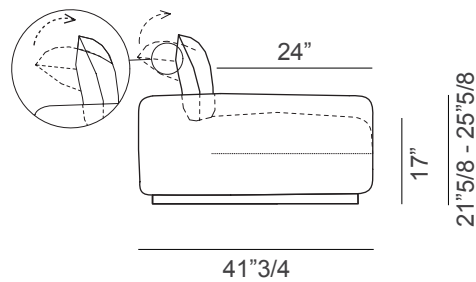

- 1 Removable cover
- 2 Cushion filled with sterilized goose down
- 3 Padding with differentiated density
- 4 Fir wood and multi - ply panels

Contour

Dimensions

A: 78"3/4W x 41"3/4D x 25"5/8H

B: 86"5/8W x 41"3/4D x 25"5/8H

C: 94"1/2W x 41"3/4D x 25"5/8H

Contour

Dimensions

D: 90"1/2W x 41"3/4D x 25"5/8H

E: 106"1/4W x 41"3/4D x 25"5/8H

D SX

Left peninsula with one armrest and extended backrest. Also available in right version.

Accessories available:

Contour side table

Eclipse side table

E SX