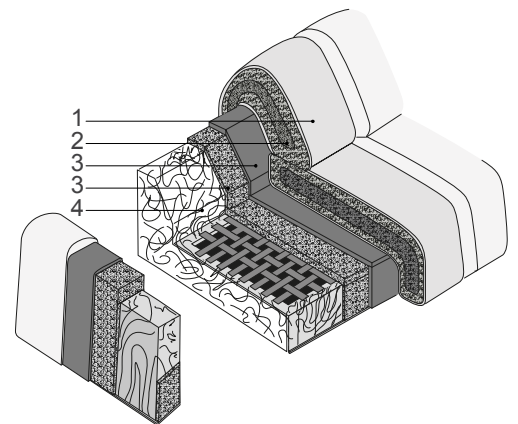

Contour

Design: ruga.perissinotto

Description

Sofa with solid wood and plywood frame. Flexibility is ensured by interwoven elastic straps, 3"1/2 (90 mm) wide. Backrest padding in multi-density polyurethane, covered in 150gr cotton cloth and velvet. Seat cushion padding in multi-density polyurethane foam and memory foam, all covered with a quilted, sterilized goose down cushion. Memory foam is a viscoelastic foam that, in addition to comfort, offers the advantage of being non-deformable. Backrest cushion with internal structure in wood, with a reclining mechanism, padded with polyurethane foam and covered with a sterilized goose down cushion. Base in black-stained beech wood, with felt pads for floor support. Also available with rectangular black wooden feet. Fully removable upholstery in the fabric version only. Non-removable upholstery in leather. Made in Italy.

- 1 Removable cover
- 2 Cushion filled with sterilized goose down
- 3 Padding with differentiated density
- 4 Fir wood and multi - ply panels

Contour

Dimensions

A: 78"3/4W x 41"3/4D x 25"5/8H

B: 86"5/8W x 41"3/4D x 25"5/8H

C: 94"1/2W x 41"3/4D x 25"5/8H

Contour

Dimensions

D: 90"1/2W x 41"3/4D x 25"5/8H

E: 106"1/4W x 41"3/4D x 25"5/8H

D SX

Left peninsula with one armrest and extended backrest. Also available in right version.

Accessories available: