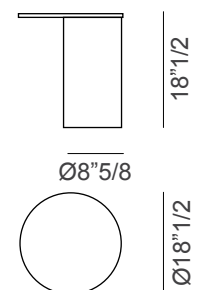

Eclipse side table