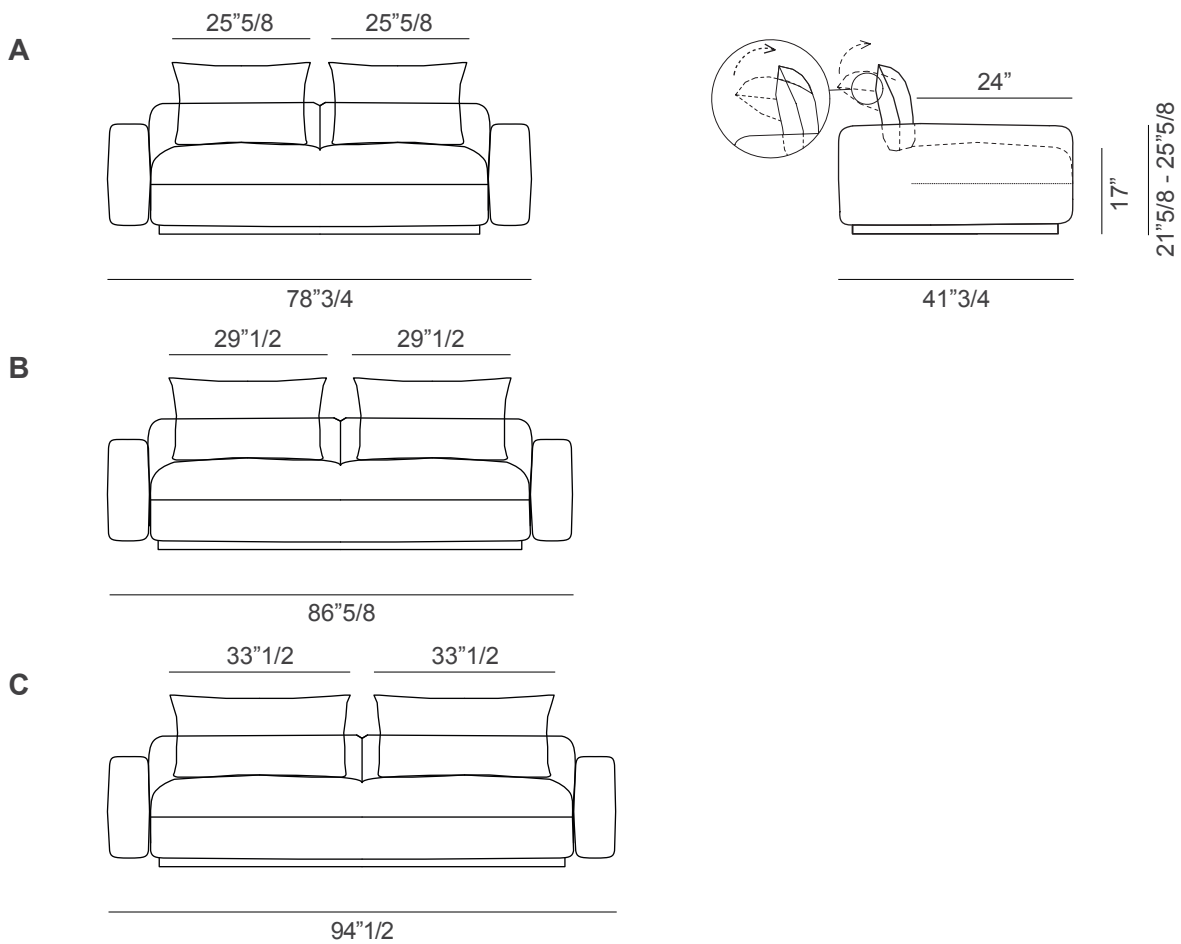

Contour

Design: ruga.perissinotto

Description

Sofa with solid wood and plywood frame. Flexibility is ensured by interwoven elastic straps, 3"1/2 (90 mm) wide. Backrest padding in multi-density polyurethane, covered in 150gr cotton cloth and velvet. Seat cushion padding in multi-density polyurethane foam and memory foam, all covered with a quilted, sterilized goose down cushion. Memory foam is a viscoelastic foam that, in addition to comfort, offers the advantage of being non-deformable. Backrest cushion with internal structure in wood, with a reclining mechanism, padded with polyurethane foam and covered with a sterilized goose down cushion. Base in black-stained beech wood, with felt pads for floor support. Also available with rectangular black wooden feet. Fully removable upholstery in the fabric version only. Non-removable upholstery in leather. Made in Italy.

- 1 Removable cover
- 2 Cushion filled with sterilized goose down
- 3 Padding with differentiated density
- 4 Fir wood and multi - ply panels

Contour

Dimensions

A: 78"3/4W x 41"3/4D x 25"5/8H

B: 86"5/8W x 41"3/4D x 25"5/8H

C: 94"1/2W x 41"3/4D x 25"5/8H

Contour

Dimensions

D: 90"1/2W x 41"3/4D x 25"5/8H

E: 106"1/4W x 41"3/4D x 25"5/8H

D SX

Left peninsula with one armrest and extended backrest. Also available in right version.

Accessories available: