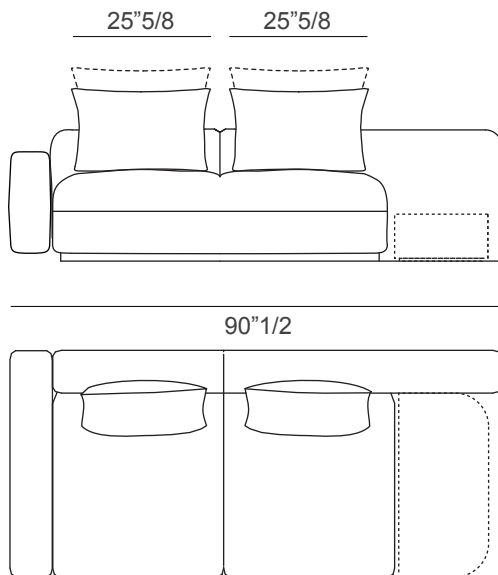

Contour

Design: ruga.perissinotto

Description

Sofa with solid wood and plywood frame. Flexibility is ensured by interwoven elastic straps, 3"1/2 (90 mm) wide. Backrest padding in multi-density polyurethane, covered in 150gr cotton cloth and velvet. Seat cushion padding in multi-density polyurethane foam and memory foam, all covered with a quilted, sterilized goose down cushion. Memory foam is a viscoelastic foam that, in addition to comfort, offers the advantage of being non-deformable. Backrest cushion with internal structure in wood, with a reclining mechanism, padded with polyurethane foam and covered with a sterilized goose down cushion. Base in black-stained beech wood, with felt pads for floor support. Also available with rectangular black wooden feet. Fully removable upholstery in the fabric version only. Non-removable upholstery in leather. Made in Italy.

- 1 Removable cover
- 2 Cushion filled with sterilized goose down
- 3 Padding with differentiated density
- 4 Fir wood and multi - ply panels

Contour

Dimensions

A: 78"3/4W x 41"3/4D x 25"5/8H

B: 86"5/8W x 41"3/4D x 25"5/8H

C: 94"1/2W x 41"3/4D x 25"5/8H

Contour

Dimensions

D: 90"1/2W x 41"3/4D x 25"5/8H

E: 106"1/4W x 41"3/4D x 25"5/8H

D SX

Left peninsula with one armrest and extended backrest. Also available in right version.

Accessories available: