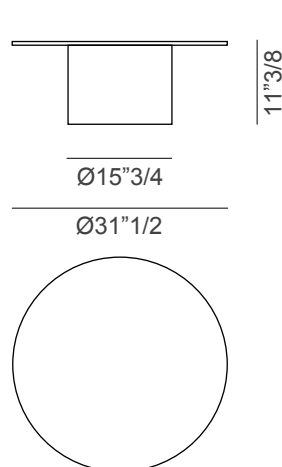

Eclipse

Design: ruga.perissinotto

Description

Coffee and side table entirely made of metal. Each table features a monolithic base supporting a laser shaped round top with clean, essential lines. Lacquered with a satin effect, available in four colors. Made in Italy.

Dimensions

Coffee table: Ø31"1/2 x 11"3/8H

Side table: Ø18"1/2 x 18"1/2H

Coffee table

Side table