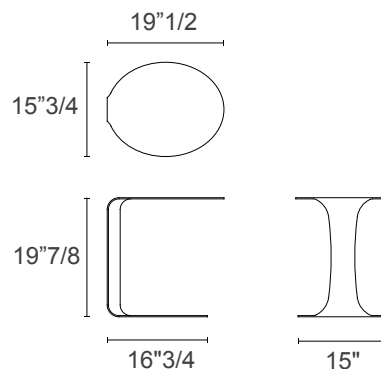

Beam

Design: Matteo Zorzenoni

Description

The Beam side table is a discreet yet sophisticated companion for modern living spaces, designed to slide effortlessly between the sofa seat and the floor to provide convenient surface space exactly where you need it. Its slim, architectural profile makes it ideal for holding drinks, books, remote controls, and everyday accessories, bringing both practicality and elegance to your living room or lounge area. Compact and functional, it enriches any seating arrangement without overwhelming the environment. Crafted from curved metal available in a selection of refined finishes, Beam offers a clean, contemporary aesthetic that harmonizes beautifully with a broad range of modern furniture styles. For a more luxurious and tactile option, the table can be upholstered in regenerated hard leather, enhanced with visible, tailored stitching that highlights its craftsmanship and gives the piece a bespoke, design-driven character. Perfect as a sofa-side companion, an accent table, or a functional décor element, Beam blends minimalist design with premium materials, delivering a versatile solution that elevates both comfort and the visual appeal of contemporary interiors. Made in Italy.

Dimensions

19"1/2W x 15"3/4D x 19"7/8H

Finishes & Materials

Structure: Metal or Leather upholstered.

Base: Metal.