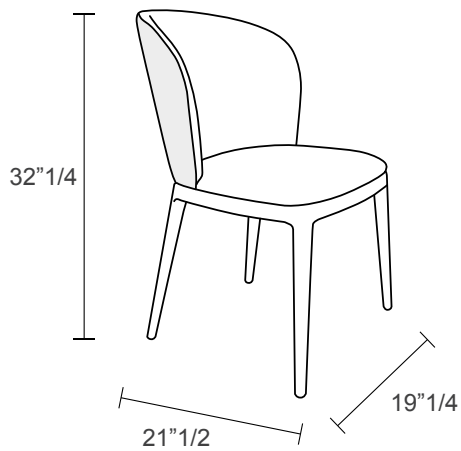

Cover: Non-removable Fabric, Leather or Eco-Leather.

Frame: Wood.

Gulp

Dimensions

Without armrests: 19"1/4W x 21"1/2D x 32"1/4H - Cod. 1GU01

With armrests: 21"W x 22"7/8D x 33"H - Cod. 1GU02

Without armrests

With armrests