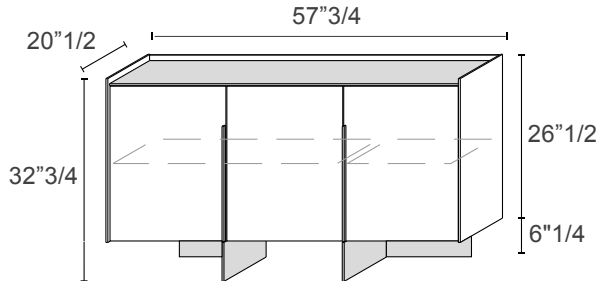

C) Three doors