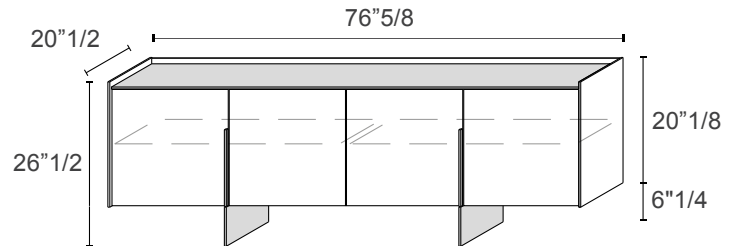

B) Four doors