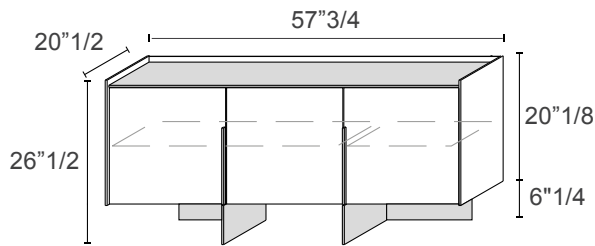

Katana

Dimensions

A) Three doors: 57"3/4W x 20"1/2D x 26"1/2H - Cod. KAS0463

B) Four doors: 76"5/8W x 20"1/2D x 26"1/2H - Cod. KAS0483

C) Three doors: 57"3/4W x 20"1/2D x 32"3/4H - Cod. KAS0464

D) Four doors: 76"5/8W x 20"1/2D x 32"3/4H - Cod. KAS0484

A) Three doors