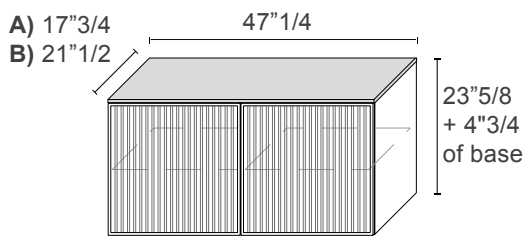

Marlene

Dimensions

- A) 47"1/4W x 17"3/4D x 28"3/8H - Two doors: Cod. MRS0453
- B) 47"1/4W x 21"1/2D x 28"3/8H - Two doors: Cod. MRS0553
- C) 53"1/8W x 17"3/4D x 28"3/8H - Three doors: Cod. MRS0463
- D) 53"1/8W x 21"1/2D x 28"3/8H - Three doors: Cod. MRS0563
- E) 70"7/8W x 17"3/4D x 28"3/8H - Three doors: Cod. MRS0483 / Four doors: Cod. MRS1483
- F) 70"7/8W x 21"1/2D x 28"3/8H - Three doors: Cod. MRS0583 / Four doors: Cod. MRS1583
- G) 94"1/2W x 17"3/4D x 28"3/8H - Four doors: Cod. MRS0493
- H) 94"1/2W x 21"1/2D x 28"3/8H - Four doors: Cod. MRS0593