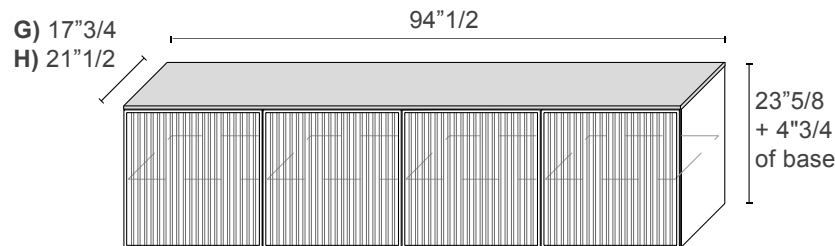

Marlene

Dimensions

- A) 47"1/4W x 17"3/4D x 28"3/8H - Two doors: Cod. MRS0453
- B) 47"1/4W x 21"1/2D x 28"3/8H - Two doors: Cod. MRS0553
- C) 53"1/8W x 17"3/4D x 28"3/8H - Three doors: Cod. MRS0463
- D) 53"1/8W x 21"1/2D x 28"3/8H - Three doors: Cod. MRS0563
- E) 70"7/8W x 17"3/4D x 28"3/8H - Three doors: Cod. MRS0483 / Four doors: Cod. MRS1483
- F) 70"7/8W x 21"1/2D x 28"3/8H - Three doors: Cod. MRS0583 / Four doors: Cod. MRS1583
- G) 94"1/2W x 17"3/4D x 28"3/8H - Four doors: Cod. MRS0493
- H) 94"1/2W x 21"1/2D x 28"3/8H - Four doors: Cod. MRS0593

Two doors

Three doors

Three doors

Four doors

Four doors