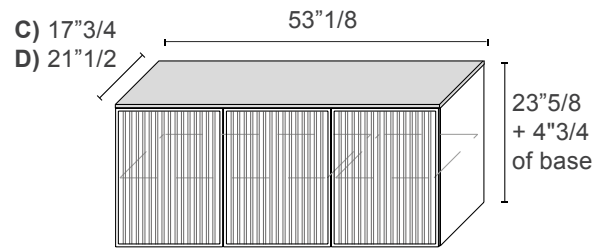

Three doors