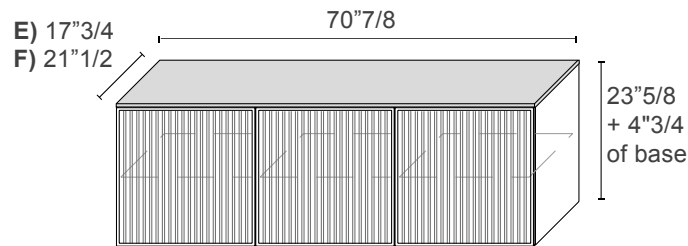

Marlene

Dimensions

- A) 47"1/4W x 17"3/4D x 28"3/8H - Two doors: Cod. MRS0453
- B) 47"1/4W x 21"1/2D x 28"3/8H - Two doors: Cod. MRS0553
- C) 53"1/8W x 17"3/4D x 28"3/8H - Three doors: Cod. MRS0463
- D) 53"1/8W x 21"1/2D x 28"3/8H - Three doors: Cod. MRS0563
- E) 70"7/8W x 17"3/4D x 28"3/8H - Three doors: Cod. MRS0483 / Four doors: Cod. MRS1483
- F) 70"7/8W x 21"1/2D x 28"3/8H - Three doors: Cod. MRS0583 / Four doors: Cod. MRS1583
- G) 94"1/2W x 17"3/4D x 28"3/8H - Four doors: Cod. MRS0493
- H) 94"1/2W x 21"1/2D x 28"3/8H - Four doors: Cod. MRS0593

Two doors

Three doors

Three doors

Four doors

Four doors