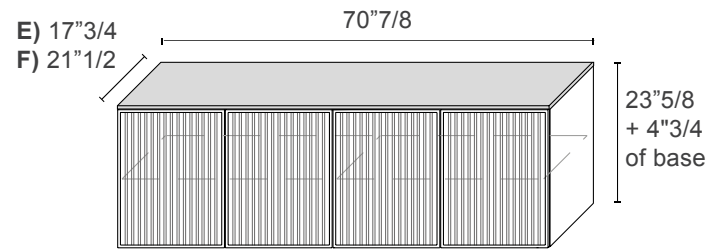

Marlene

Dimensions

- A) 47"1/4W x 17"3/4D x 28"3/8H - Two doors: Cod. MRS0453
- B) 47"1/4W x 21"1/2D x 28"3/8H - Two doors: Cod. MRS0553
- C) 53"1/8W x 17"3/4D x 28"3/8H - Three doors: Cod. MRS0463
- D) 53"1/8W x 21"1/2D x 28"3/8H - Three doors: Cod. MRS0563
- E) 70"7/8W x 17"3/4D x 28"3/8H - Three doors: Cod. MRS0483 / Four doors: Cod. MRS1483
- F) 70"7/8W x 21"1/2D x 28"3/8H - Three doors: Cod. MRS0583 / Four doors: Cod. MRS1583
- G) 94"1/2W x 17"3/4D x 28"3/8H - Four doors: Cod. MRS0493
- H) 94"1/2W x 21"1/2D x 28"3/8H - Four doors: Cod. MRS0593

Two doors

Three doors

Three doors

Four doors

Four doors