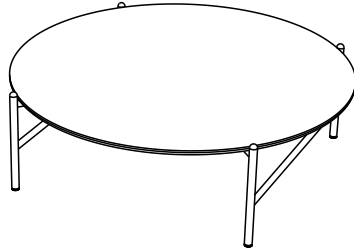

### *Description*

The Supernova round coffee table represents the most dynamic and expressive interpretation of the collection. Designed to function as both a coffee table and an accent piece, it is available with a round wooden or stoneware top and can be enhanced by an integrated swivel tray. This tray is fixed above the surface and fully upholstered in hard leather, available in the refined color palette of the Dallagnese range, adding a tactile and sophisticated layer to the design.

The round shape encourages fluid movement within the space, while the metal base maintains a strong architectural presence. The legs extend upward to meet the top, proudly displaying their spherical metal heads as a distinctive signature detail. Functional yet elegant, the round Supernova coffee table is ideal for enhancing the center of the room or for creating layered compositions when paired with other tables from the same family.

### Dimensions

A)  $\text{Ø}19\frac{1}{4} \times 17\frac{1}{8}\text{H}$

B)  $\text{Ø}31\text{''} \times 9\frac{1}{4}\text{H}$

C)  $\text{Ø}31\text{''} \times 11\frac{7}{8}\text{H}$

A)

$\text{Ø}17\frac{5}{8}$

17"1/8

$\text{Ø}19\frac{1}{4}$

B)

$\text{Ø}29\frac{3}{8}$

9"1/4

$\text{Ø}31\text{''}$

C)

$\text{Ø}29\frac{3}{8}$