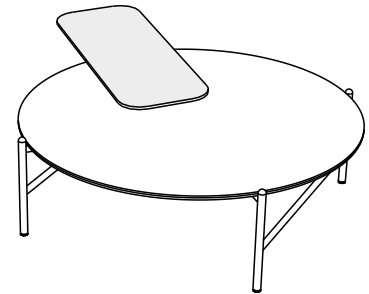

### *Description*

The Supernova round coffee table represents the most dynamic and expressive interpretation of the collection. Designed to function as both a coffee table and an accent piece, it is available with a round wooden or stoneware top and can be enhanced by an integrated swivel tray. This tray is fixed above the surface and fully upholstered in hard leather, available in the refined color palette of the Dallagnese range, adding a tactile and sophisticated layer to the design.

The round shape encourages fluid movement within the space, while the metal base maintains a strong architectural presence. The legs extend upward to meet the top, proudly displaying their spherical metal heads as a distinctive signature detail. Functional yet elegant, the round Supernova coffee table is ideal for enhancing the center of the room or for creating layered compositions when paired with other tables from the same family.

### Dimensions

A)  $\text{Ø}19\frac{1}{4} \times 17\frac{1}{8}\text{H}$

B)  $\text{Ø}31\text{''} \times 9\frac{1}{4}\text{H}$

C)  $\text{Ø}31\text{''} \times 11\frac{7}{8}\text{H}$

A)

$\text{Ø}17\frac{5}{8}$

17"1/8

$\text{Ø}19\frac{1}{4}$

B)

$\text{Ø}29\frac{3}{8}$

9"1/4

$\text{Ø}31\text{''}$

C)

$\text{Ø}29\frac{3}{8}$