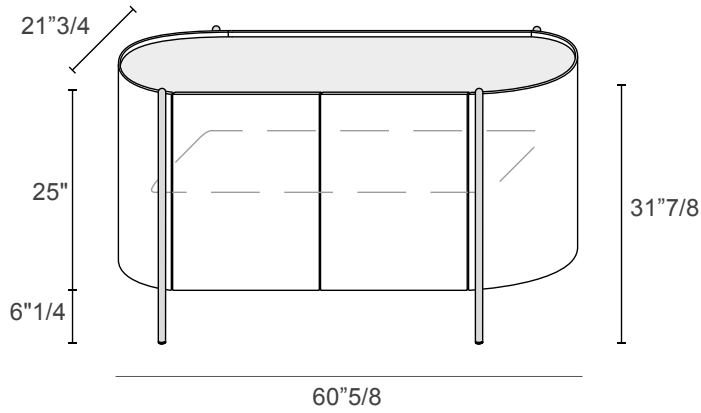

**Internal Structure:** Textured finish.

**Internal Shelves:** Wood.

**Base:** Metal.

### Dimensions

Two doors: 60"5/8W x 21"3/4D x 31"7/8H - Cod. SNS0453

Three doors: 79"1/2W x 21"3/4D x 31"7/8H - Cod. SNS0483

Two doors

Three doors