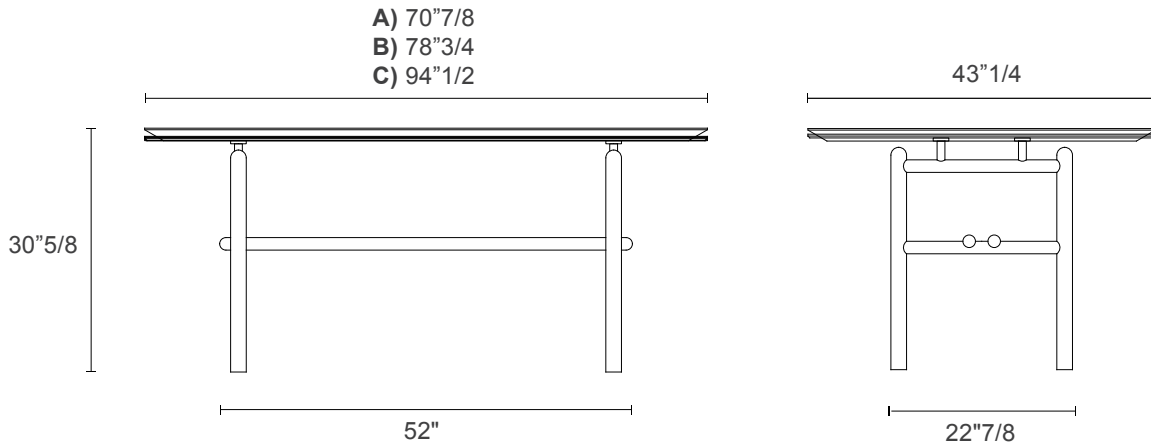

## *Finishes & Materials*

**Top:** Glass with a bevel in the lower part and glued bushings under the top, Stoneware matched with glass or CARB-02 certified particle board panel with lacquered or wood veneer top surface and 30° sloping perimeter edge.

### Dimensions

- A)** 70"7/8W x 43"1/4D x 30"5/8H - **Cod. SN0180** (Matt Lacquered or Wood top) / **SN2180** (Stoneware top) / **SN1180** (Glass top)  
**B)** 78"3/4W x 43"1/4D x 30"5/8H - **Cod. SN0200** (Matt Lacquered or Wood top) / **SN2200** (Stoneware top) / **SN1200** (Glass top)  
**C)** 94"1/2W x 43"1/4D x 30"5/8H - **Cod. SN0240** (Matt Lacquered or Wood top) / **SN2240** (Stoneware top) / **SN1240** (Glass top)