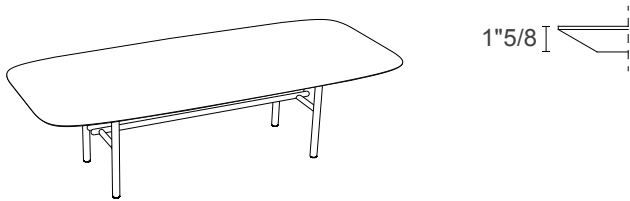

Top in Wood or Matt Lacquered