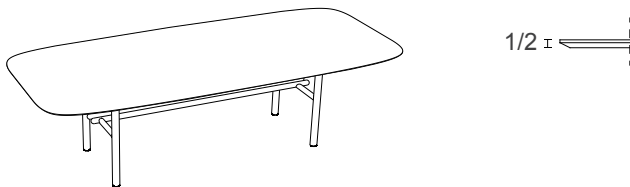

Top in Stoneware