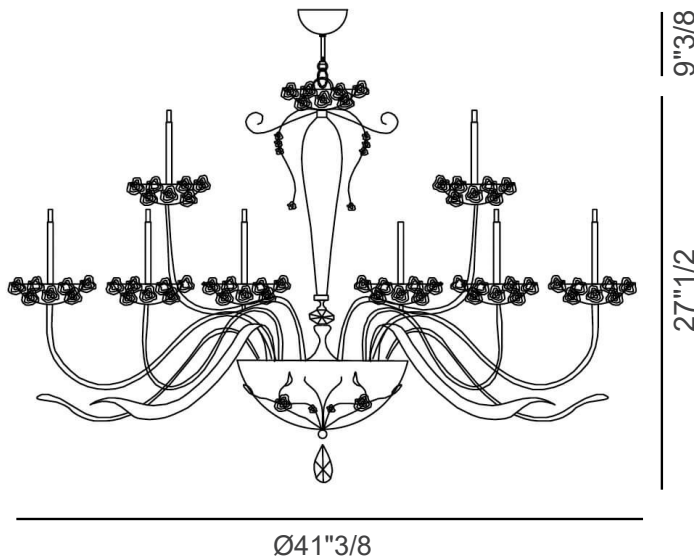

Bora

Design: Euroluce

Description

The Bora Chandelier showcases the artistic essence of the Bora collection, bringing together traditional craftsmanship and contemporary elegance in a sculptural lighting piece. Offered in refined finishes such as black nickel, shiny brown tin and satin gold, with other options available on request, the chandelier adapts seamlessly to both classic and modern interiors. Its decorative palette includes midnight blue, fumé bronze, rosaline and tiffany, paired with porcelain colors for rich, expressive combinations.

Light bulbs not included. UL Certified.

Equipped with double insulation or reinforced insulation.

Bora

Dimensions

- 5 ARMS:** Ø31"1/2W x 24"3/4H (1 level: 5)
- 6 ARMS:** Ø31"1/2W x 24"3/4H (1 level: 6)
- 8 ARMS:** Ø41"3/8W x 24"3/4H (1 level: 8)
- 12 ARMS:** Ø41"3/8W x 27"1/2H (2 levels: 8+4)
- 18 ARMS:** Ø45"5/8W x 27"1/2H (2 levels: 12+6)

HOOK WITH CHAIN: 9"3/8H

Hook with the ceiling cup and cable minimum height

The height of the chandeliers is calculated by excluding the hook.

Light Source

1 light per arm, E12 x max 28W or G9 x max 28W.
Light bulbs not included.

5 ARMS - L5

6 ARMS - L6

Bora

8 ARMS - L8

12 ARMS - L8+4

18 ARMS - L12+6