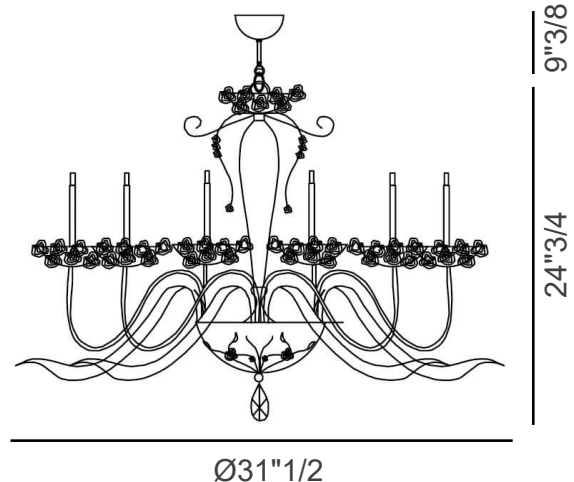

Developed by Euroluce Lampadari – Studio in Project, the chandelier features elements crafted in authentic Capodimonte porcelain, each one meticulously modeled by hand by skilled artisans. The metal components follow the same artisanal approach, ensuring visual continuity throughout the design. The glass element is made in Venice, while the central body in handblown glass is produced in Tuscany, affirming the chandelier's strong connection to Italy's most celebrated craft regions. A Swarovski pendant completes the composition with a refined, luminous sparkle that enhances both light and decorative presence.

Light bulbs not included. UL Certified.

Equipped with double insulation or reinforced insulation.

Bora

Dimensions

- 5 ARMS:** Ø31"1/2W x 24"3/4H (1 level: 5)
- 6 ARMS:** Ø31"1/2W x 24"3/4H (1 level: 6)
- 8 ARMS:** Ø41"3/8W x 24"3/4H (1 level: 8)
- 12 ARMS:** Ø41"3/8W x 27"1/2H (2 levels: 8+4)
- 18 ARMS:** Ø45"5/8W x 27"1/2H (2 levels: 12+6)

HOOK WITH CHAIN: 9"3/8H

Hook with the ceiling cup and cable minimum height

The height of the chandeliers is calculated by excluding the hook.

Light Source

1 light per arm, E12 x max 28W or G9 x max 28W.
Light bulbs not included.

5 ARMS - L5

6 ARMS - L6

Bora

8 ARMS - L8

12 ARMS - L8+4

18 ARMS - L12+6