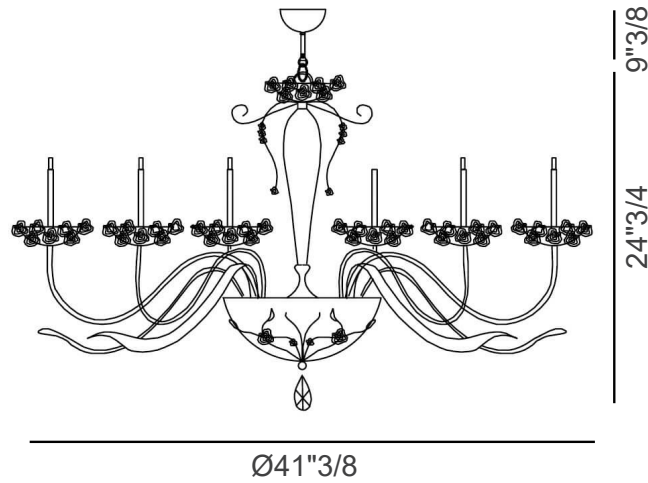

Bora

Design: Euroluce

Description

The Bora Chandelier showcases the artistic essence of the Bora collection, bringing together traditional craftsmanship and contemporary elegance in a sculptural lighting piece. Offered in refined finishes such as black nickel, shiny brown tin and satin gold, with other options available on request, the chandelier adapts seamlessly to both classic and modern interiors. Its decorative palette includes midnight blue, fumé bronze, rosaline and tiffany, paired with porcelain colors for rich, expressive combinations.

Light bulbs not included. UL Certified.

Equipped with double insulation or reinforced insulation.

Bora

Dimensions

- 5 ARMS:** Ø31"1/2W x 24"3/4H (1 level: 5)
- 6 ARMS:** Ø31"1/2W x 24"3/4H (1 level: 6)
- 8 ARMS:** Ø41"3/8W x 24"3/4H (1 level: 8)
- 12 ARMS:** Ø41"3/8W x 27"1/2H (2 levels: 8+4)
- 18 ARMS:** Ø45"5/8W x 27"1/2H (2 levels: 12+6)

HOOK WITH CHAIN: 9"3/8H

Hook with the ceiling cup and cable minimum height

The height of the chandeliers is calculated by excluding the hook.

Light Source

1 light per arm, E12 x max 28W or G9 x max 28W.
Light bulbs not included.

5 ARMS - L5

6 ARMS - L6

Bora

8 ARMS - L8

12 ARMS - L8+4

18 ARMS - L12+6