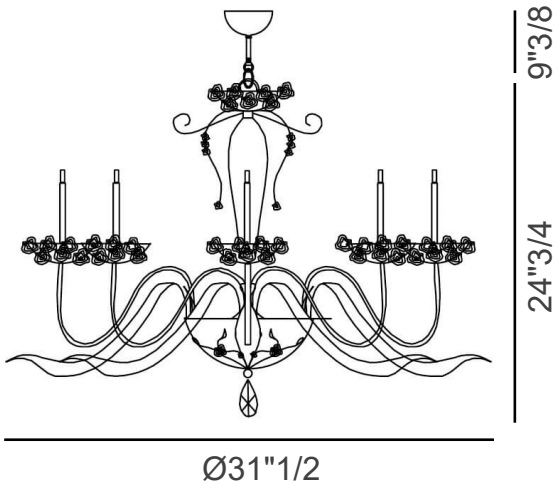

Developed by Euroluce Lampadari – Studio in Project, the chandelier features elements crafted in authentic Capodimonte porcelain, each one meticulously modeled by hand by skilled artisans. The metal components follow the same artisanal approach, ensuring visual continuity throughout the design. The glass element is made in Venice, while the central body in handblown glass is produced in Tuscany, affirming the chandelier's strong connection to Italy's most celebrated craft regions. A Swarovski pendant completes the composition with a refined, luminous sparkle that enhances both light and decorative presence.

Light bulbs not included. UL Certified.

Equipped with double insulation or reinforced insulation.

Bora

Dimensions

- 5 ARMS:** Ø31"1/2W x 24"3/4H (1 level: 5)
- 6 ARMS:** Ø31"1/2W x 24"3/4H (1 level: 6)
- 8 ARMS:** Ø41"3/8W x 24"3/4H (1 level: 8)
- 12 ARMS:** Ø41"3/8W x 27"1/2H (2 levels: 8+4)
- 18 ARMS:** Ø45"5/8W x 27"1/2H (2 levels: 12+6)

HOOK WITH CHAIN: 9"3/8H

Hook with the ceiling cup and cable minimum height

The height of the chandeliers is calculated by excluding the hook.

Light Source

1 light per arm, E12 x max 28W or G9 x max 28W.
Light bulbs not included.

5 ARMS - L5

6 ARMS - L6

Bora

8 ARMS - L8

12 ARMS - L8+4

18 ARMS - L12+6