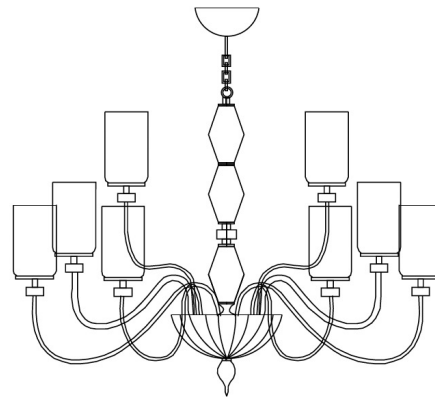

Dely

Design: Euroluce

Description

The Dely Chandelier is a refined lighting piece that highlights the artistry of Italian craftsmanship. Its structure alternates handmade metal arms with handblown glass arms, creating a dynamic composition that enhances both form and light. The glass elements include crystal glasses with a balloton effect, a sculpted glass cup and a central section made of polyhedral pieces, all crafted in Veneto by master glassmakers. Decorative brass bushings add an elegant finishing touch.

18 ARMS BIG: Ø52" x 26"3/4H (3 levels: 6+6+6)

HOOK WITH CHAIN: 9"3/8H

Hook with the ceiling cup and cable minimum height

The height of the chandeliers is calculated by excluding the hook.

Lampshade

DELY: with metal arms alternating with glass arms. Glasses in balloton effect.

DELY SHADE: with metal arms alternating with glass arms. Without glasses in balloton effect. With fabric handmade lampshades mod. 7097 - cylindrical Ø3"1/8 x 5"1/2H.

Light Source

1 light per arm, G9 x max 7W.

4000 °K - 220 Vdc

Light bulbs not included.

Dely

8 ARMS - L8 PU

9"3/8

24"3/4

Ø33"7/8

12 ARMS - L4+4+4