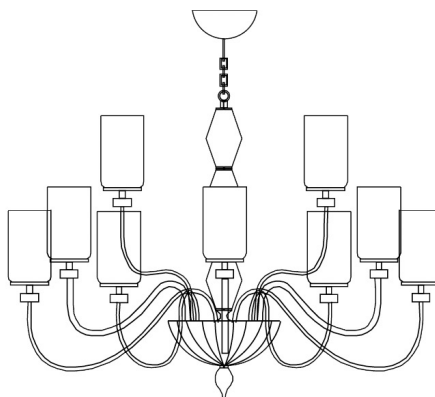

18 ARMS - L6+6+6