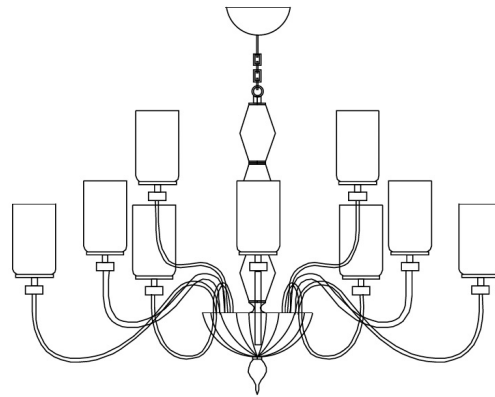

Dely

Design: Euroluce

Description

The Dely Chandelier is a refined lighting piece that highlights the artistry of Italian craftsmanship. Its structure alternates handmade metal arms with handblown glass arms, creating a dynamic composition that enhances both form and light. The glass elements include crystal glasses with a balloton effect, a sculpted glass cup and a central section made of polyhedral pieces, all crafted in Veneto by master glassmakers. Decorative brass bushings add an elegant finishing touch.

18 ARMS BIG: Ø52" x 26"3/4H (3 levels: 6+6+6)

HOOK WITH CHAIN: 9"3/8H

Hook with the ceiling cup and cable minimum height

The height of the chandeliers is calculated by excluding the hook.

Lampshade

DELY: with metal arms alternating with glass arms. Glasses in balloton effect.

DELY SHADE: with metal arms alternating with glass arms. Without glasses in balloton effect. With fabric handmade lampshades mod. 7097 - cylindrical Ø3"1/8 x 5"1/2H.

Light Source

1 light per arm, G9 x max 7W.

9"3/8

26"3/4

Ø45"5/8

18 ARMS - L6+6+6

9"3/8

26"3/4

Ø45"5/8

18 ARMS BIG - L6+6+6