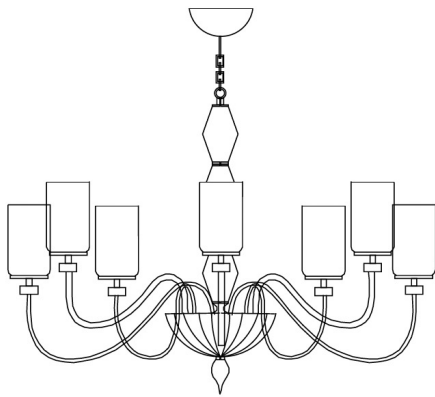

Dely

Design: Euroluce

Description

The Dely Chandelier is a refined lighting piece that highlights the artistry of Italian craftsmanship. Its structure alternates handmade metal arms with handblown glass arms, creating a dynamic composition that enhances both form and light. The glass elements include crystal glasses with a balloton effect, a sculpted glass cup and a central section made of polyhedral pieces, all crafted in Veneto by master glassmakers. Decorative brass bushings add an elegant finishing touch.

18 ARMS BIG: Ø52" x 26"3/4H (3 levels: 6+6+6)

HOOK WITH CHAIN: 9"3/8H

Hook with the ceiling cup and cable minimum height

The height of the chandeliers is calculated by excluding the hook.

Lampshade

DELY: with metal arms alternating with glass arms. Glasses in balloton effect.

DELY SHADE: with metal arms alternating with glass arms. Without glasses in balloton effect. With fabric handmade lampshades mod. 7097 - cylindrical Ø3"1/8 x 5"1/2H.

Light Source

1 light per arm, G9 x max 7W.

4000 °K - 220 Vdc

Light bulbs not included.

Dely

8 ARMS - L8 PU

9"3/8

24"3/4

Ø33"7/8

12 ARMS - L4+4+4