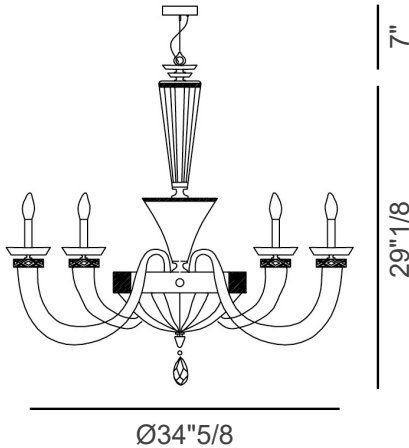

Desiderio

Design: Euroluce

Description

The Desiderio chandelier collection, finished in elegant black nickel, is offered in three distinctive colorways that highlight its sculptural presence. The Desiderio Brown version features a warm brown palette enriched by satin elements and beech wood varnished in matching tones. The Desiderio Fumé option explores a deep, smoky look complemented by dark beech wood details, while the Desiderio Viridian model presents a rich green character with coordinated satin finishes and green-varnished wood accents. Produced in Veneto, the conical square arms and glass components (patented) demonstrate the technical mastery behind the collection, while the diamond-shaped decorative pieces in beech wood introduce a refined handcrafted touch. Enhanced with sparkling elements from Swarovski® and presented in an engraved box, the chandelier asserts itself as a beautiful presence with a confident identity shaped by design precision and artisanal skill. Made in Italy

Light bulbs not included. UL Certified.
Equipped with double insulation or reinforced insulation.

Desiderio

Dimensions

- 6 ARMS:** Ø34"5/8 X 29"1/8H (1 level)
- 8 ARMS:** Ø43"3/8 X 31"7/8H (1 level)
- 12 ARMS:** Ø43"3/8 X 31"7/8H (3 levels: 6+3+3)
- 16 ARMS:** Ø43"3/8 X 31"7/8H (3 levels: 8+4+4)

Light Source

- 1 light per arm, E12 x max 28W.
- Light bulbs not included.

HOOK WITH METAL CABLE: 7"H

Hook with the ceiling cup and cable minimum height

The height of the chandeliers is calculated by excluding the hook.

6 ARMS

8 ARMS

12 ARMS

16 ARMS