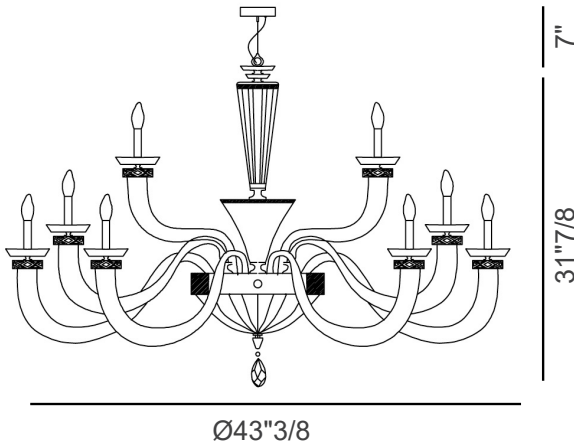

Desiderio

Design: Euroluce

Description

The Desiderio chandelier collection, finished in elegant black nickel, is offered in three distinctive colorways that highlight its sculptural presence. The Desiderio Brown version features a warm brown palette enriched by satin elements and beech wood varnished in matching tones. The Desiderio Fumé option explores a deep, smoky look complemented by dark beech wood details, while the Desiderio Viridian model presents a rich green character with coordinated satin finishes and green-varnished wood accents. Produced in Veneto, the conical square arms and glass components (patented) demonstrate the technical mastery behind the collection, while the diamond-shaped decorative pieces in beech wood introduce a refined handcrafted touch. Enhanced with sparkling elements from Swarovski® and presented in an engraved box, the chandelier asserts itself as a beautiful presence with a confident identity shaped by design precision and artisanal skill. Made in Italy

Light bulbs not included. UL Certified.
Equipped with double insulation or reinforced insulation.

Desiderio

Dimensions

- 6 ARMS:** Ø34"5/8 X 29"1/8H (1 level)
- 8 ARMS:** Ø43"3/8 X 31"7/8H (1 level)
- 12 ARMS:** Ø43"3/8 X 31"7/8H (3 levels: 6+3+3)
- 16 ARMS:** Ø43"3/8 X 31"7/8H (3 levels: 8+4+4)

Light Source

- 1 light per arm, E12 x max 28W.
- Light bulbs not included.

HOOK WITH METAL CABLE: 7"H

Hook with the ceiling cup and cable minimum height

The height of the chandeliers is calculated by excluding the hook.

6 ARMS

8 ARMS

12 ARMS

16 ARMS