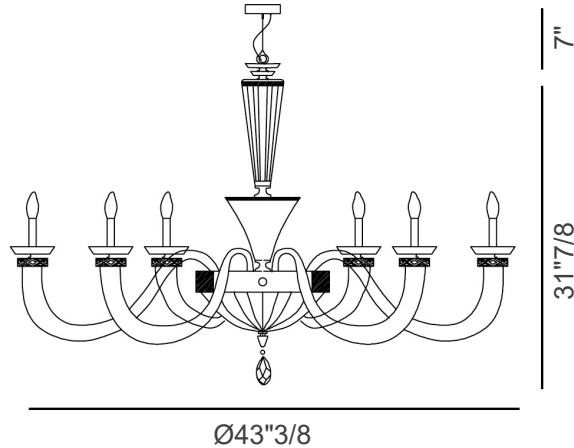

Desiderio

Design: Euroluce

Description

The Desiderio chandelier collection, finished in elegant black nickel, is offered in three distinctive colorways that highlight its sculptural presence. The Desiderio Brown version features a warm brown palette enriched by satin elements and beech wood varnished in matching tones. The Desiderio Fumé option explores a deep, smoky look complemented by dark beech wood details, while the Desiderio Viridian model presents a rich green character with coordinated satin finishes and green-varnished wood accents. Produced in Veneto, the conical square arms and glass components (patented) demonstrate the technical mastery behind the collection, while the diamond-shaped decorative pieces in beech wood introduce a refined handcrafted touch. Enhanced with sparkling elements from Swarovski® and presented in an engraved box, the chandelier asserts itself as a beautiful presence with a confident identity shaped by design precision and artisanal skill. Made in Italy

Light bulbs not included. UL Certified.
Equipped with double insulation or reinforced insulation.

Desiderio

Dimensions

- 6 ARMS:** Ø34"5/8 X 29"1/8H (1 level)
- 8 ARMS:** Ø43"3/8 X 31"7/8H (1 level)
- 12 ARMS:** Ø43"3/8 X 31"7/8H (3 levels: 6+3+3)
- 16 ARMS:** Ø43"3/8 X 31"7/8H (3 levels: 8+4+4)

Light Source

- 1 light per arm, E12 x max 28W.
- Light bulbs not included.

HOOK WITH METAL CABLE: 7"H

Hook with the ceiling cup and cable minimum height

The height of the chandeliers is calculated by excluding the hook.

6 ARMS

8 ARMS

12 ARMS

16 ARMS