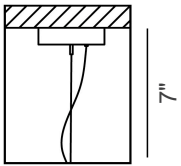

Light bulbs not included. UL Certified.
Equipped with double insulation or reinforced insulation.

Desiderio

Dimensions

- 6 ARMS:** Ø34"5/8 X 29"1/8H (1 level)
- 8 ARMS:** Ø43"3/8 X 31"7/8H (1 level)
- 12 ARMS:** Ø43"3/8 X 31"7/8H (3 levels: 6+3+3)
- 16 ARMS:** Ø43"3/8 X 31"7/8H (3 levels: 8+4+4)

Light Source

- 1 light per arm, E12 x max 28W.
- Light bulbs not included.

HOOK WITH METAL CABLE: 7"H

Hook with the ceiling cup and cable minimum height

The height of the chandeliers is calculated by excluding the hook.