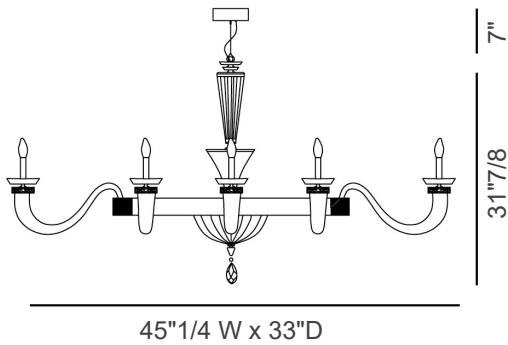

## Desiderio Axis

### Dimensions

**AXIS 8:** 68"1/2W x 33"D x 31"7/8H

**AXIS 10:** 60"5/8W x 33"D x 31"7/8H

**AXIS 12:** 52"3/4W x 33"D x 31"7/8H

**AXIS 14:** 45"1/4W x 33"D x 31"7/8H

**HOOK WITH METAL CABLE: 7"H**

Hook with the ceiling cup and cable minimum height

*The height of the chandeliers is calculated by excluding the hook.*

**AXIS 8**

**AXIS 10**

**AXIS 12**

**AXIS 14**