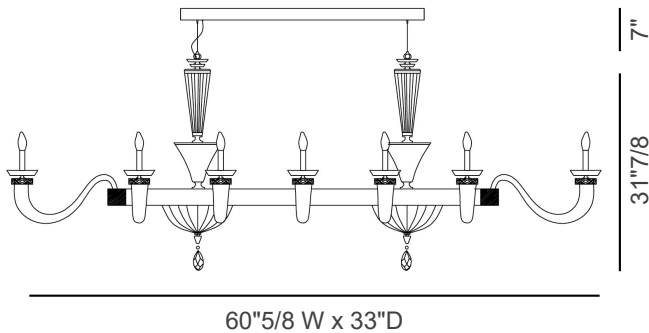

### Dimensions

**AXIS 8:** 68"1/2W x 33"D x 31"7/8H

**AXIS 10:** 60"5/8W x 33"D x 31"7/8H

**AXIS 12:** 52"3/4W x 33"D x 31"7/8H

**AXIS 14:** 45"1/4W x 33"D x 31"7/8H

**HOOK WITH METAL CABLE: 7"H**

Hook with the ceiling cup and cable minimum height

*The height of the chandeliers is calculated by excluding the hook.*

**AXIS 8**

**AXIS 10**

**AXIS 12**

**AXIS 14**