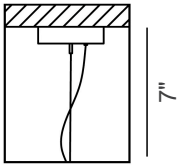

## Desiderio Axis

### Dimensions

**AXIS 8:** 68"1/2W x 33"D x 31"7/8H

**AXIS 10:** 60"5/8W x 33"D x 31"7/8H

**AXIS 12:** 52"3/4W x 33"D x 31"7/8H

**AXIS 14:** 45"1/4W x 33"D x 31"7/8H

**HOOK WITH METAL CABLE: 7"H**

Hook with the ceiling cup and cable minimum height