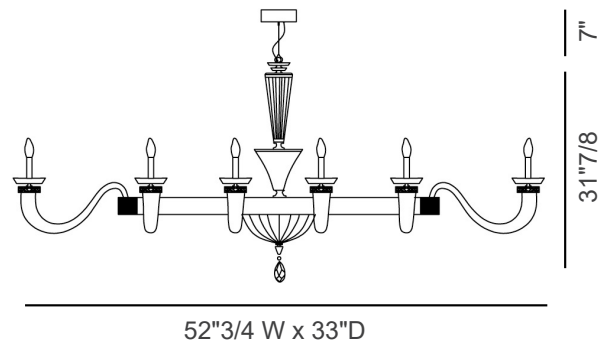

## Desiderio Axis

### Dimensions

**AXIS 8:** 68"1/2W x 33"D x 31"7/8H

**AXIS 10:** 60"5/8W x 33"D x 31"7/8H

**AXIS 12:** 52"3/4W x 33"D x 31"7/8H

**AXIS 14:** 45"1/4W x 33"D x 31"7/8H

**HOOK WITH METAL CABLE: 7"H**

Hook with the ceiling cup and cable minimum height

*The height of the chandeliers is calculated by excluding the hook.*

**AXIS 8**

**AXIS 10**

**AXIS 12**

**AXIS 14**