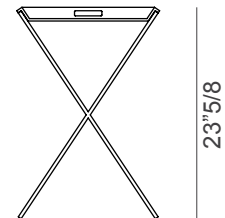

## *Description*

Auxiliary table with top/tray in ebony and metal base. Two sizes available. Made in Italy.

## *Dimensions*

**A:** 23"5/8W x 19"5/8D x 15"3/4H

**B:** 15"3/4W x 19"5/8D x 23"5/8H

**A**

23"5/8

15"3/4

19"5/8

**B**

15"3/4

23"5/8

19"5/8